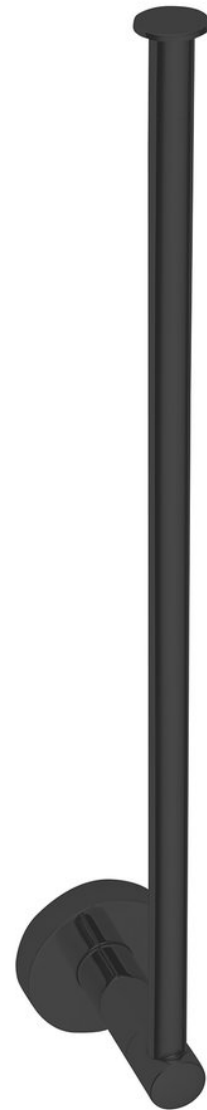

SAMBA spare toilet paper holder, black

Order code: SB218

Basic information

Brand: Aqualine
Series: SAMBA

Size

Width: 50 mm
Height: 370 mm
Depth: 75 mm

Properties

Colour: Black
Material: Alloy
Shape: Circular
Type: Toilet paper holder
Installation: Drilling
Weight / Piece: 0.54 kg
Packaging: 1 Piece
Warranty: 2 years