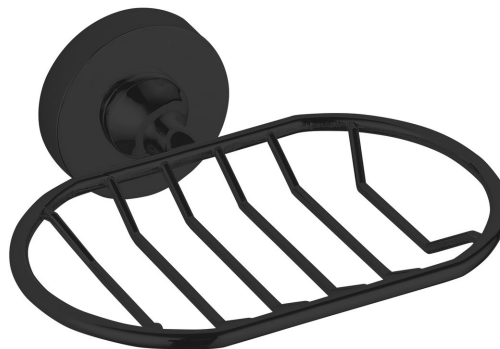

SAMBA soap dish holder, black

Order code: SB203

Basic information

Brand: Aqualine

Series: SAMBA

Size

Width: 128 mm

Height: 50 mm

Depth: 115 mm

Properties

Colour: Black

Material: Alloy

Shape: Wire

Type: Soap dish

Installation: Drilling

Weight / Piece: 0.48 kg

Packaging: 1 Piece

Warranty: 2 years