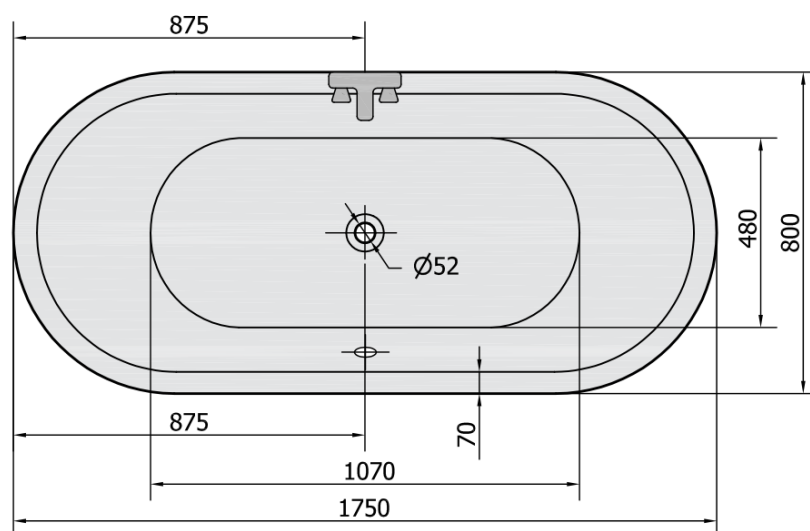

Order code: 79119

Basic information

Brand: Polysan

Size

Length: 1750 mm

Width: 800 mm

Height: 470 mm

Volume: 235 l

Properties

Colour: White

Colour options: According to the Swatch

Material: Acrylate

Shape: Oval

Installation: Built-in

Waste diameter: 52 mm

Properties: Edge height 25 mm, Bilateral

Package does not contain: Trap, Pop Up Bath Waste

Weight / Piece: 23.71 kg

Packaging: 1 Piece

Warranty: 10 years

We recommend buy

1 Piece Pop Up Bath Waste (L) 800mm, Plug 72mm, Chrome (Order code: 71852)

1 Piece Bath Support Legs for Acrylic Bath Polysan, 51,5cm, Pair (Order code: PO60-60)

1 Piece Siphon 6/4", DN40 (Order code: 72693)

Technical sheet

VOLUME 235L