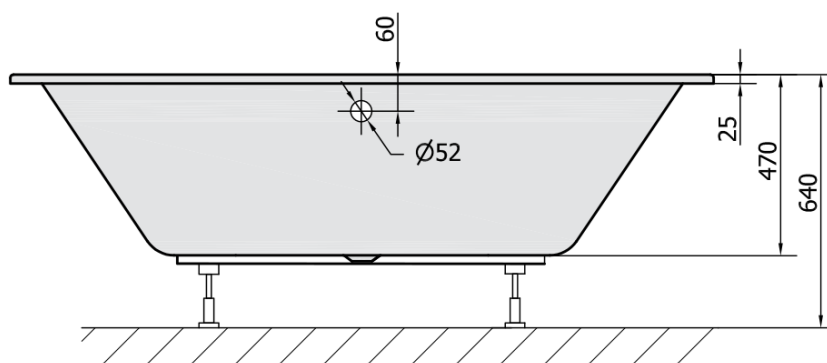

Order code: 79119

Basic information

Brand: Polysan

Size

Length: 1750 mm

Width: 800 mm

Height: 470 mm

Volume: 235 l

Properties

Colour: White

Colour options: According to the Swatch

Material: Acrylate

Shape: Oval

Installation: Built-in

Waste diameter: 52 mm

Properties: Edge height 25 mm, Bilateral

Package does not contain: Pop Up Bath Waste

Weight / Piece: 23.71 kg

Packaging: 1 Piece

Warranty: 10 years

We recommend buy

1 Piece Pop Up Bath Waste (L) 775mm, Plug 72mm, Chrome (Order code: 71681)

1 Piece Siphon 6/4", DN40 (Order code: 72693)

1 Piece Bath Support Legs for Acrylic Bath Polysan, 51,5cm, Pair (Order code: PO60-60)

Technical sheet

VOLUME 235L