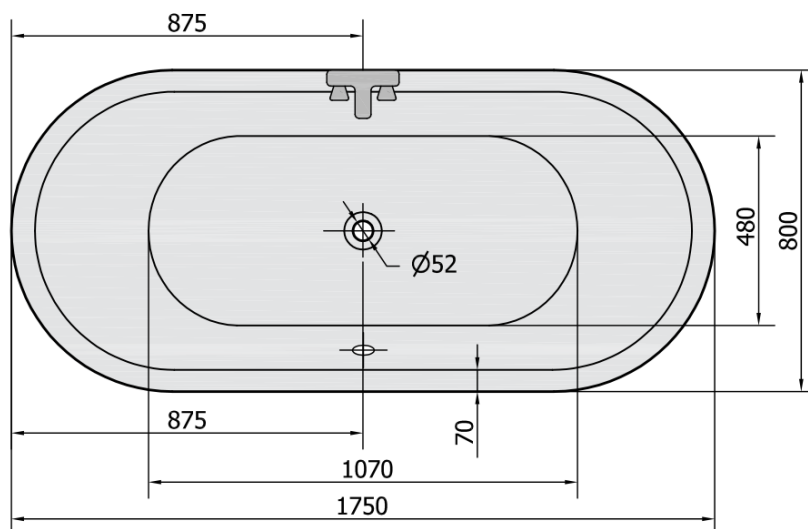

Order code: 79119

Basic information

Brand: Polysan

Size

Length: 1750 mm

Width: 800 mm

Height: 470 mm

Volume: 235 l

Properties

Colour: White

Colour options: According to the Swatch

Material: Acrylate

Shape: Oval

Installation: Built-in

Waste diameter: 52 mm

Properties: Edge height 25 mm, Bilateral

Package does not contain: Pop Up Bath Waste

Weight / Piece: 23.71 kg

Packaging: 1 Piece

Warranty: 10 years

We recommend buy

1 Piece Pop Up Bath Waste (L) 775mm, Plug 72mm, Chrome (Order code: 71681)

1 Piece Siphon 6/4", DN40 (Order code: 72693)

1 Piece Bath Support Legs for Acrylic Bath Polysan, 51,5cm, Pair (Order code: PO60-60)

Technical sheet

VOLUME 235L