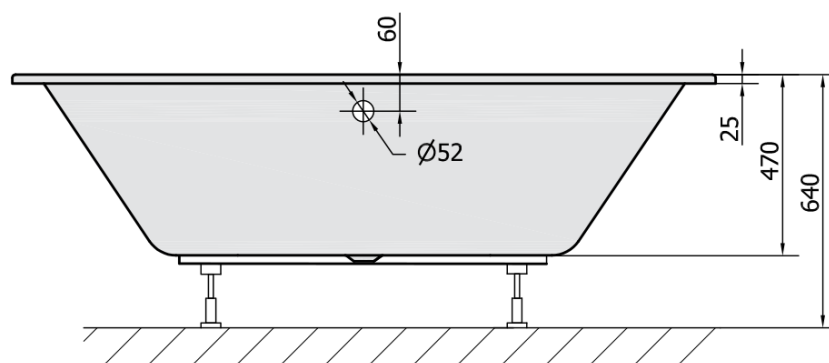

Order code: 79119

Basic information

Brand: Polysan

Size

Length: 1750 mm

Width: 800 mm

Height: 470 mm

Volume: 235 l

Properties

Colour: White

Colour options: According to the Swatch

Material: Acrylate

Shape: Oval

Installation: Built-in

Waste diameter: 52 mm

Properties: Edge height 25 mm, Bilateral

Package does not contain: Trap, Pop Up Bath Waste

Weight / Piece: 23.71 kg

Packaging: 1 Piece

Warranty: 10 years

We recommend buy

1 Piece Pop Up Bath Waste (L) 800mm, Plug 72mm, Chrome (Order code: 71852)

1 Piece Bath Support Legs for Acrylic Bath Polysan, 51,5cm, Pair (Order code: PO60-60)

1 Piece Siphon 6/4", DN40 (Order code: 72693)

Technical sheet

VOLUME 235L