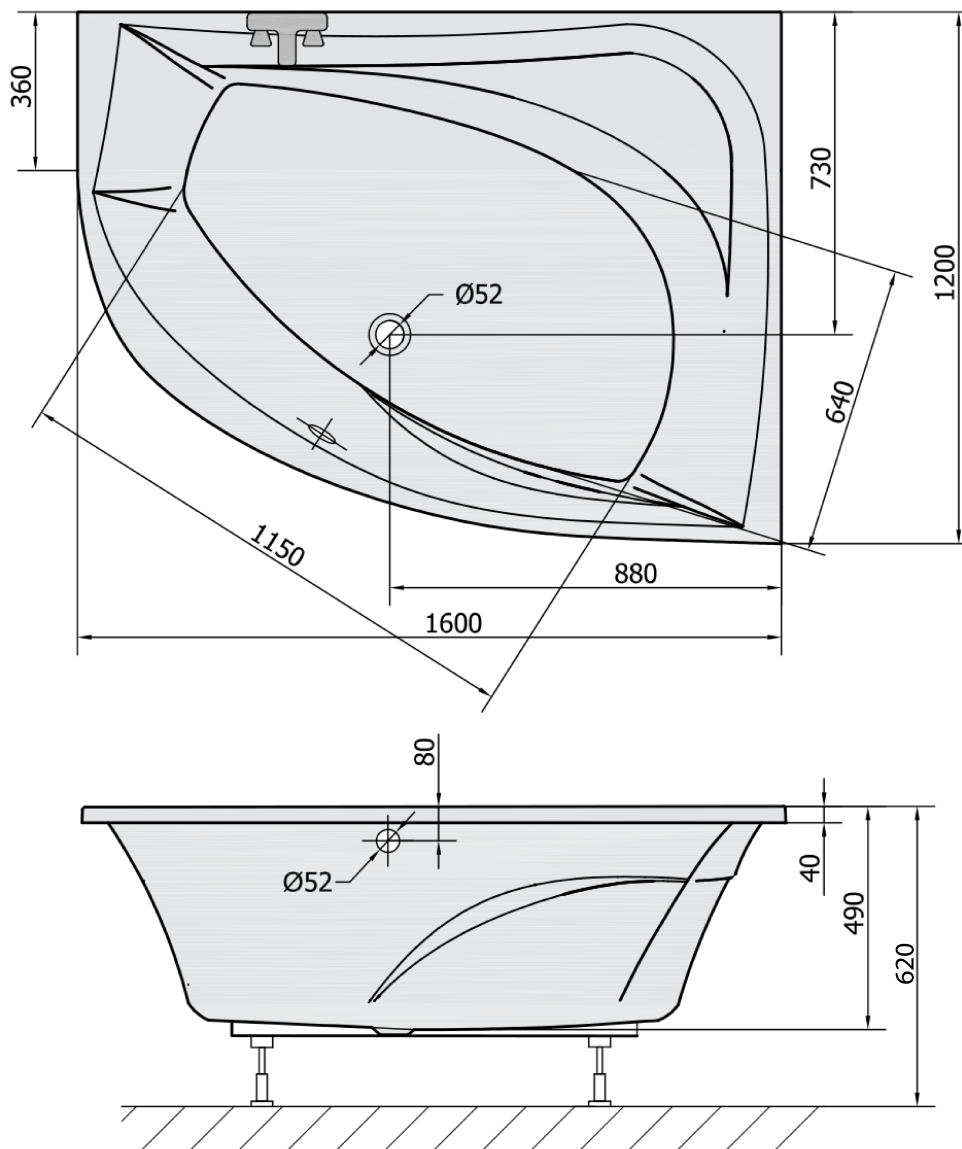

## Size

Length: 1600 mm

Width: 1200 mm

Height: 490 mm

Volume: 310 l

## Properties

Colour: White

Colour options: According to the Swatch

Material: Acrylate

Shape: Asymmetric

Installation: Built-in

Waste diameter: 52 mm

Properties: Edge height 40 mm (Standard)

## We recommend buy

1 Piece Bath Support Legs for Acrylic Bath Polysan, 74,5cm, Pair (Order code: PO80-80)

1 Piece Pop Up Bath Waste (L) 775mm, Plug 72mm, Chrome (Order code: 71681)

1 Piece TANYA R Front Panel (Order code: 66319)

1 Piece Siphon 6/4", DN40 (Order code: 72693)

1 Piece Sound insulation bath tape, 3m (Order code: 93400)

Technical sheet

VOLUME 310L