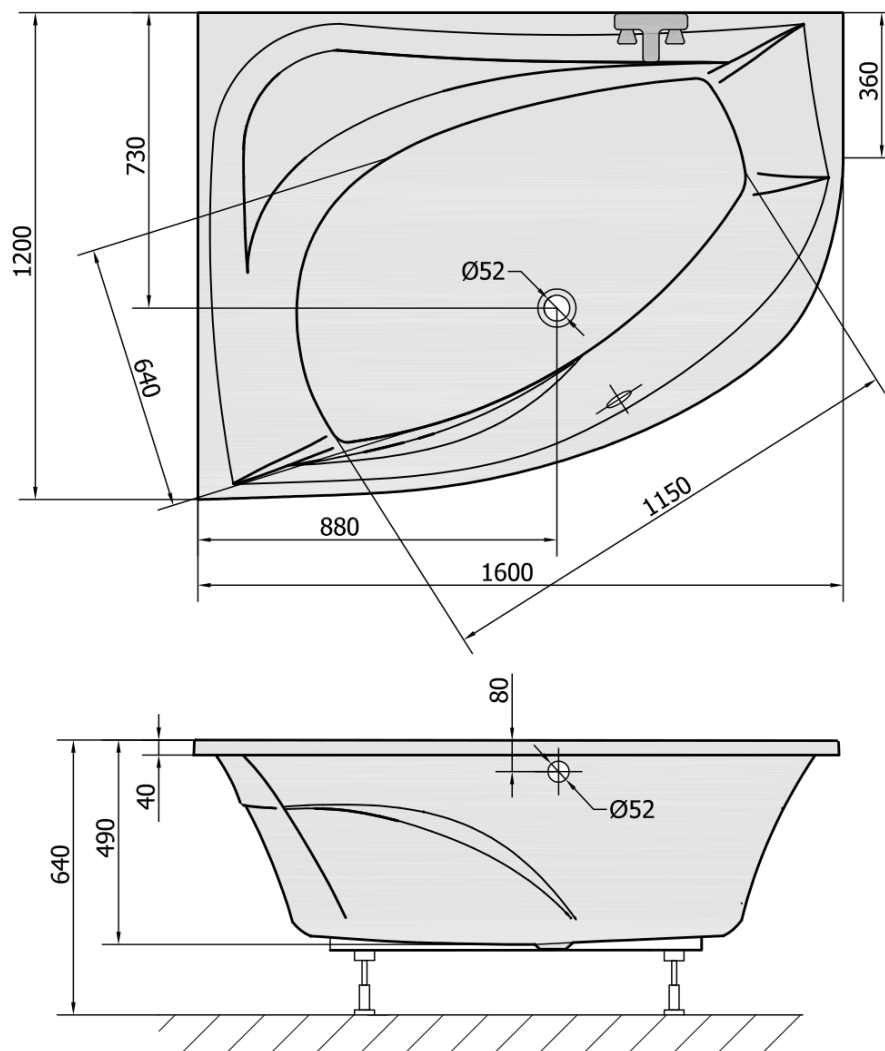

# TANYA L Asymmetric Bath with support. Frame 160x120x49cm, white

Order code: 65219

## Size

Length: 1600 mm

Width: 1200 mm

Height: 490 mm

Volume: 310 l

## Properties

Colour: White

Colour options: According to the Swatch

Material: Acrylate

Shape: Asymmetric

Installation: Built-in

Waste diameter: 52 mm

Properties: Edge height 40 mm (Standard)

## We recommend buy

1 Piece TANYA L Front Panel (Order code: 65319)

TANYA L Asymmetric Bath with support. Frame  
160x120x49cm, white

Technical sheet

VOLUME 310L