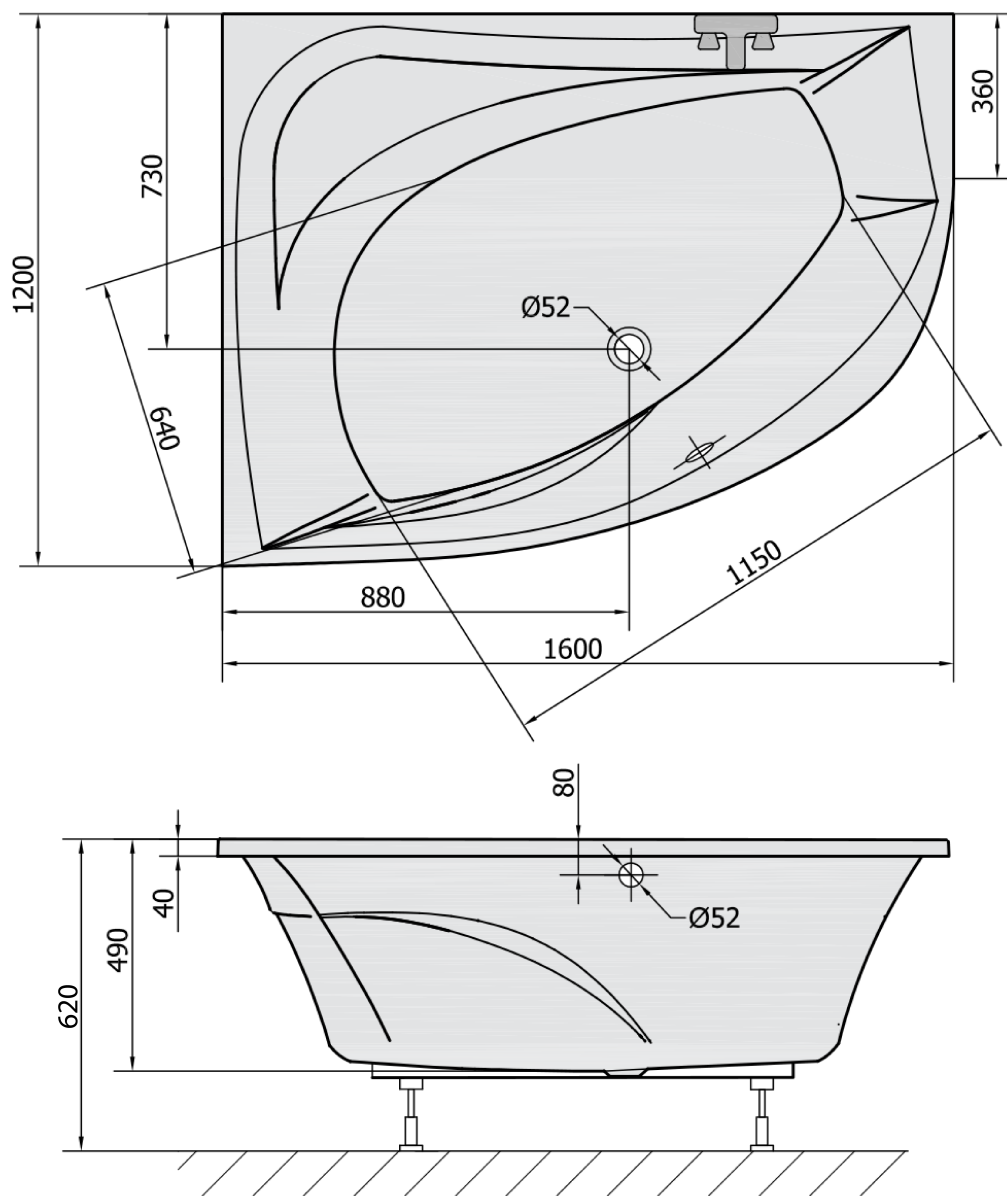

Technical sheet

VOLUME 310L