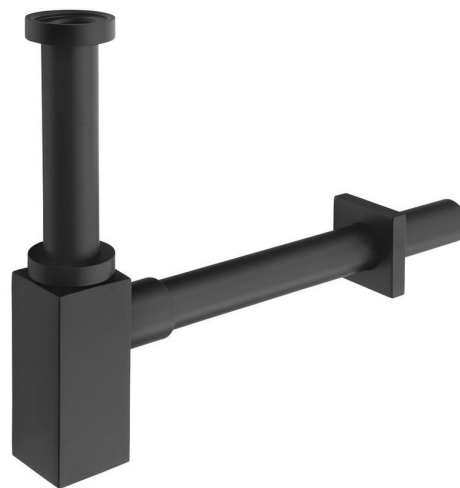

## Washbasin siphon 5/4" drain 32mm, square, black matt

**Order code:** SI415

### Basic information

**Brand:** Sapho

### Properties

**Colour:** Black matt

**Material:** Brass

**Waste diameter:** 32 mm

**Thread size:** 5/4"

**Weight / Piece:** 0.94 kg

**Packaging:** 1 Piece

**Warranty:** 2 years