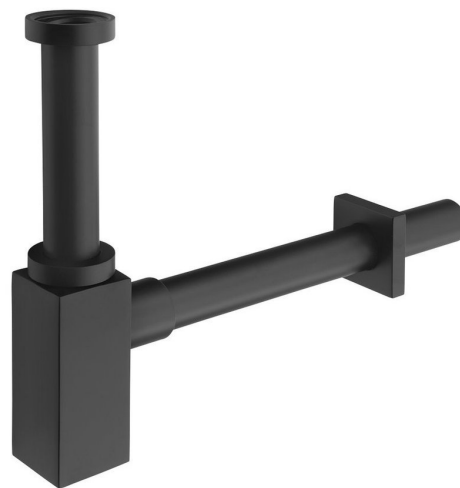

Washbasin siphon 5/4" drain 32mm, square, black matt

Order code: SI415

Basic information

Brand: Sapho

Properties

Colour: Black matt

Material: Brass

Waste diameter: 32 mm

Thread size: 5/4"

Weight / Piece: 0.94 kg

Packaging: 1 Piece

Warranty: 2 years

Technical sheet