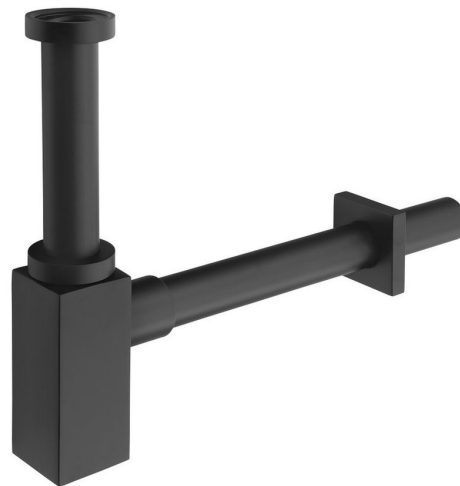

Washbasin siphon 5/4" drain 32mm, square, black matt

Order code: SI415

Basic information

Brand: Sapho

Properties

Colour: Black matt

Material: Brass

Waste diameter: 32 mm

Thread size: 5/4"

Weight / Piece: 0.94 kg

Packaging: 1 Piece

Warranty: 2 years

Technical sheet