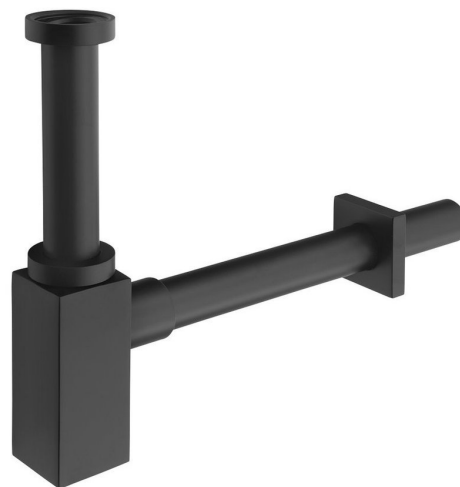

# Washbasin siphon 5/4" drain 32mm, square, black matt

Order code: SI415

## Properties

Colour: Black matt

Material: Brass

Warranty: 2 years