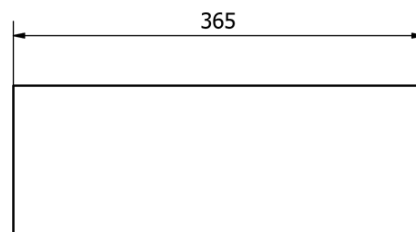

FORMIGO top counter concrete washbasin including waste, 47,5x36,5m, dark brown

Order code: FG014

Basic information

Brand: Sapho
Series: FORMIGO

Size

Width: 475 mm
Height: 140 mm
Depth: 365 mm

Properties

Colour: Brown
Material: Concrete
Installation: Freestanding
Type of washbasin: Countertop washbasin
Tap hole: Without tap hole
Overflow: No
Shape: Rectangle
Package contains: Waste
Weight / Piece: 19.31 kg
Packaging: 1 Piece
Warranty: 2 years

FORMIGO top counter concrete washbasin including waste, 47,5x36,5m, dark brown

Technical sheet

FORMIGO top counter concrete washbasin including waste, 47,5x36,5m, dark brown

 **SAPHO**