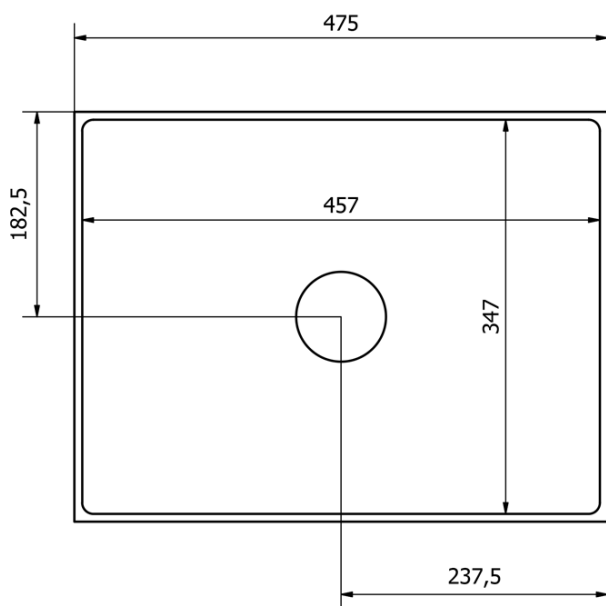

FORMIGO top counter concrete washbasin including waste, 47,5x36,5m, dark brown

Order code: FG014

Basic information

Brand: Sapho
Series: FORMIGO

Size

Width: 475 mm
Height: 140 mm
Depth: 365 mm

Properties

Colour: Brown
Material: Concrete
Installation: Freestanding
Type of washbasin: Countertop washbasin
Tap hole: Without tap hole
Overflow: No
Shape: Rectangle
Package contains: Waste
Weight / Piece: 19.31 kg
Packaging: 1 Piece
Warranty: 2 years

FORMIGO top counter concrete washbasin including waste, 47,5x36,5m, dark brown

Technical sheet

FORMIGO top counter concrete washbasin including waste, 47,5x36,5m, dark brown

 **SAPHO**