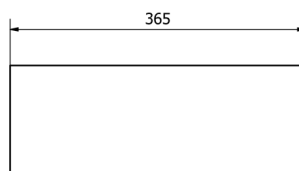

FORMIGO top counter concrete washbasin including waste, 47,5x36,5m, dark brown

Order code: FG014

Size

Width: 475 mm

Height: 140 mm

Depth: 365 mm

Properties

Colour: Brown

Material: Concrete

Warranty: 2 years

Technical sheet

FORMIGO top counter concrete washbasin including waste, 47,5x36,5m, dark brown