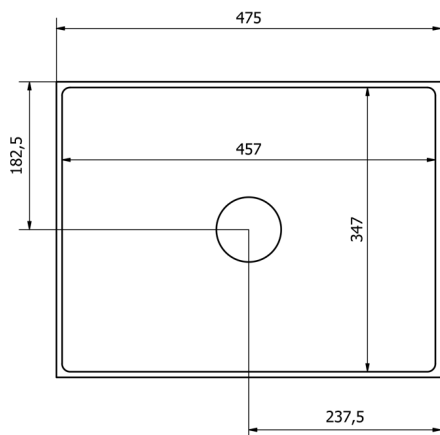

FORMIGO top counter concrete washbasin including waste, 47,5x36,5m, dark brown

Order code: FG014

Size

Width: 475 mm

Height: 140 mm

Depth: 365 mm

Properties

Colour: Brown

Material: Concrete

Warranty: 2 years

Technical sheet

FORMIGO top counter concrete washbasin including waste, 47,5x36,5m, dark brown