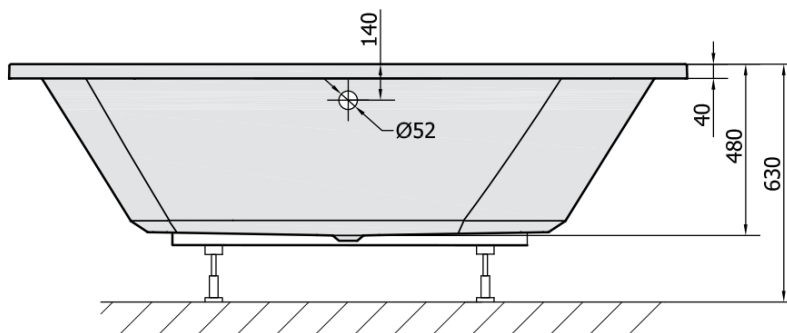

SALSA Rectangular Bath 190x100x47cm, White

Order code: 44119

Basic information

Brand: Polysan

Size

Length: 1900 mm

Width: 1000 mm

Height: 470 mm

Volume: 280 l

Properties

Colour: White

Colour options: According to the Swatch

Material: Acrylate

Shape: Rectangular

Installation: Built-in

Waste diameter: 52 mm

Properties: Bilateral, Edge height 40 mm (Standard)

Package does not contain: Pop Up Bath Waste

Weight / Piece: 32.18 kg

Packaging: 1 Piece

Warranty: 10 years

We recommend buy

1 Piece Sound insulation bath tape, 3m (Order code: 93400)

1 Piece Pop Up Bath Waste (L) 775mm, Plug 72mm, Chrome (Order code: 71681)

1 Piece Bath Support Legs for Acrylic Bath Polysan, 74,5cm, Pair (Order code: PO80-80)

Technical sheet

VOLUME 280L