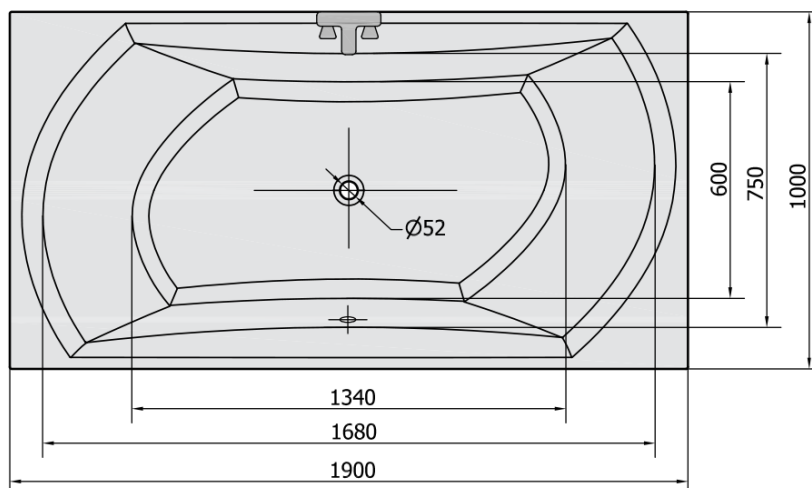

SALSA Rectangular Bath 190x100x47cm, White

Order code: 44119

Basic information

Brand: Polysan

Size

Length: 1900 mm

Width: 1000 mm

Height: 470 mm

Volume: 280 l

Properties

Colour: White

Colour options: According to the Swatch

Material: Acrylate

Shape: Rectangular

Installation: Built-in

Waste diameter: 52 mm

Properties: Bilateral, Edge height 40 mm (Standard)

Package does not contain: Pop Up Bath Waste

Weight / Piece: 32.18 kg

Packaging: 1 Piece

Warranty: 10 years

We recommend buy

1 Piece Sound insulation bath tape, 3m (Order code: 93400)

1 Piece Pop Up Bath Waste (L) 775mm, Plug 72mm, Chrome (Order code: 71681)

1 Piece Bath Support Legs for Acrylic Bath Polysan, 74,5cm, Pair (Order code: PO80-80)

Technical sheet

VOLUME 280L