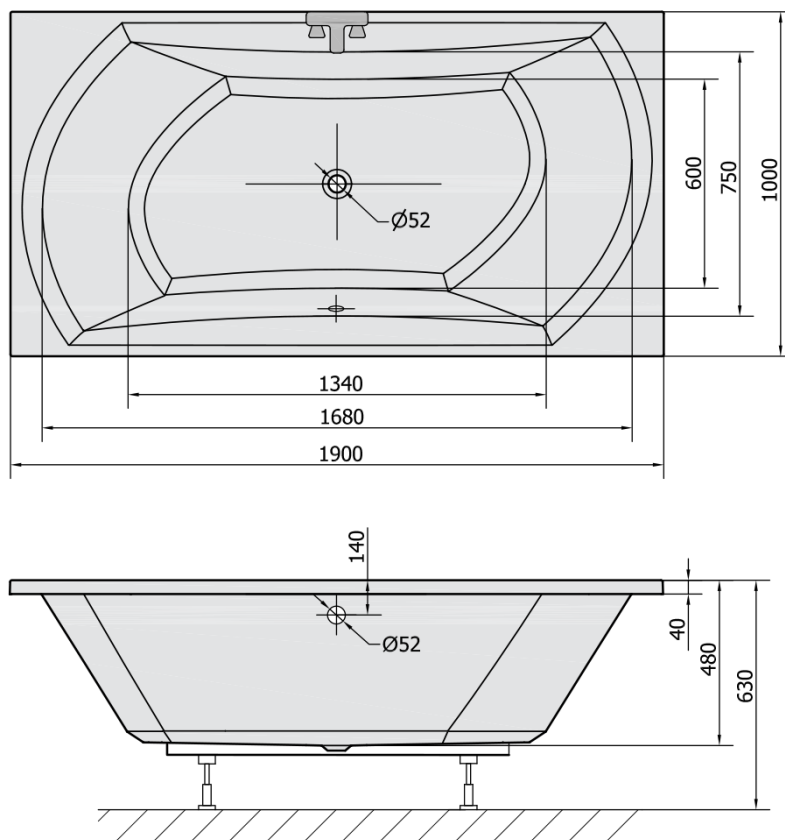

SALSA Rectangular Bath 190x100x47cm, White

Order code: 44119

Size

Length: 1900 mm
 Width: 1000 mm
 Height: 470 mm
 Volume: 280 l

Properties

Colour: White
 Material: Acrylate
 Warranty: 10 years

Technical sheet

VOLUME 280L