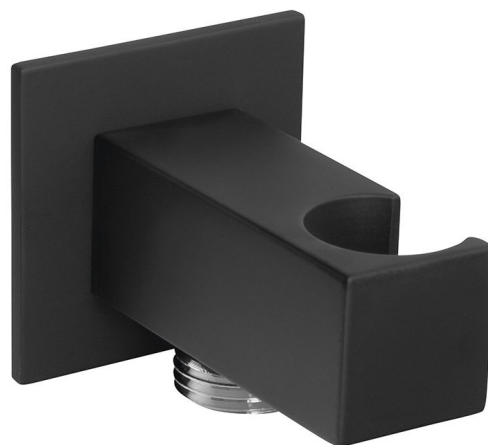

Handshower Holder square, fixed, with shower outlet, black matt

Order code: SG303NE

Basic information

Brand: Sapho

Size

Width: 50 mm

Height: 50 mm

Depth: 67 mm

Properties

Colour: Black matt

Material: Brass

Shape: Square

Installation: Wall-mounted

Equipment: Fixed

Weight / Piece: 0.38 kg

Packaging: 1 Piece

Warranty: 2 years

Handshower Holder square, fixed, with shower outlet,
black matt

Technical sheet