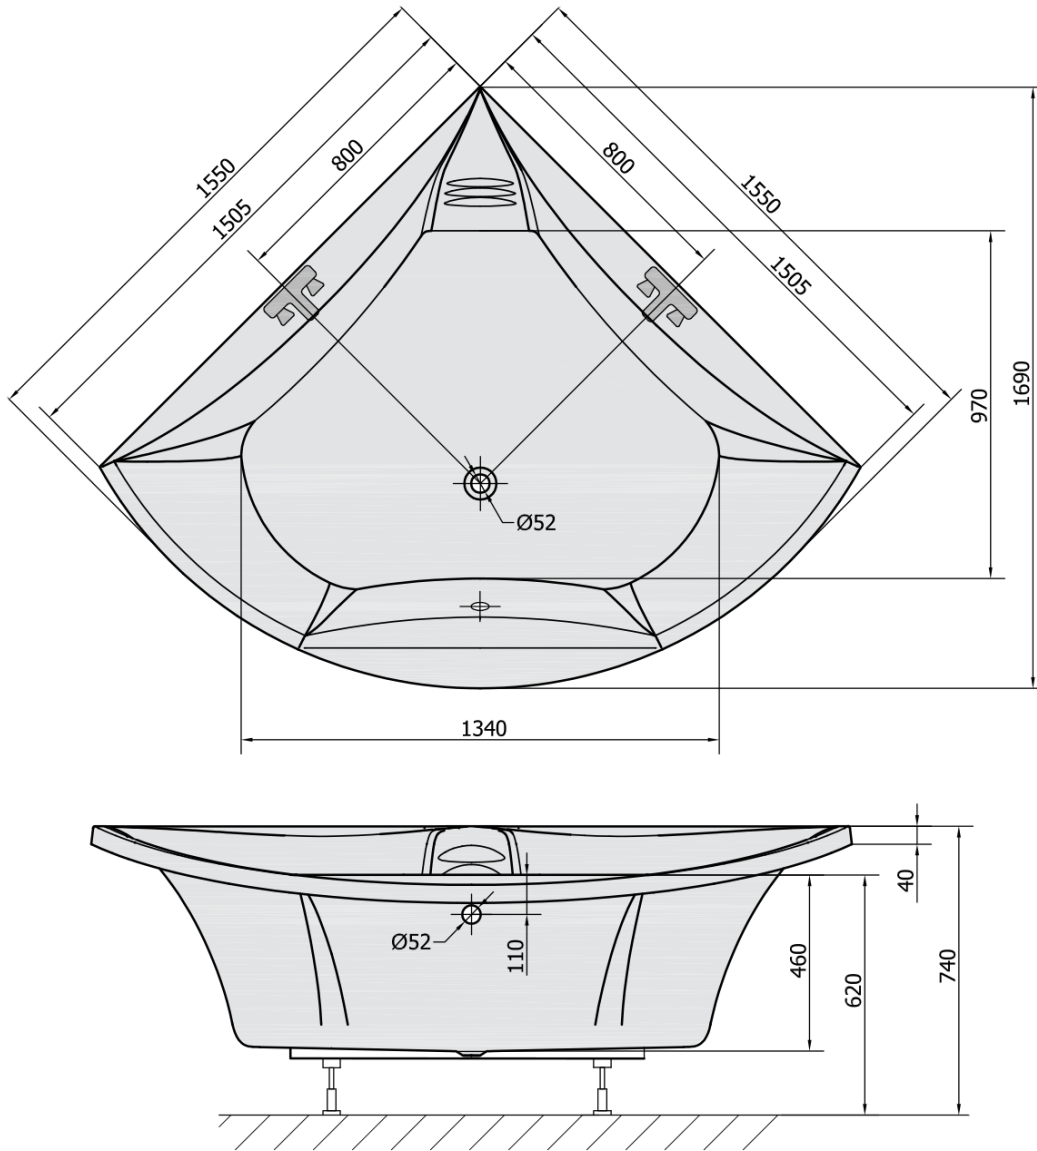

# BERMUDA Corner Bath with Support. Frame 155x155x47cm, White

Order code: 33219

## Size

Length: 1550 mm

Width: 1550 mm

Height: 470 mm

Volume: 355 l

## Properties

Colour: White

Colour options: According to the Swatch

Material: Acrylate

Shape: Corner

Installation: Built-in

Waste diameter: 52 mm

Properties: Edge height 40 mm (Standard)

1 Piece Bath Trap 6/4", height: 42mm, DN40 (Order code: 71712)

**BERMUDA Corner Bath with Support. Frame**  
155x155x47cm, White

**Technical sheet**

VOLUME 355L