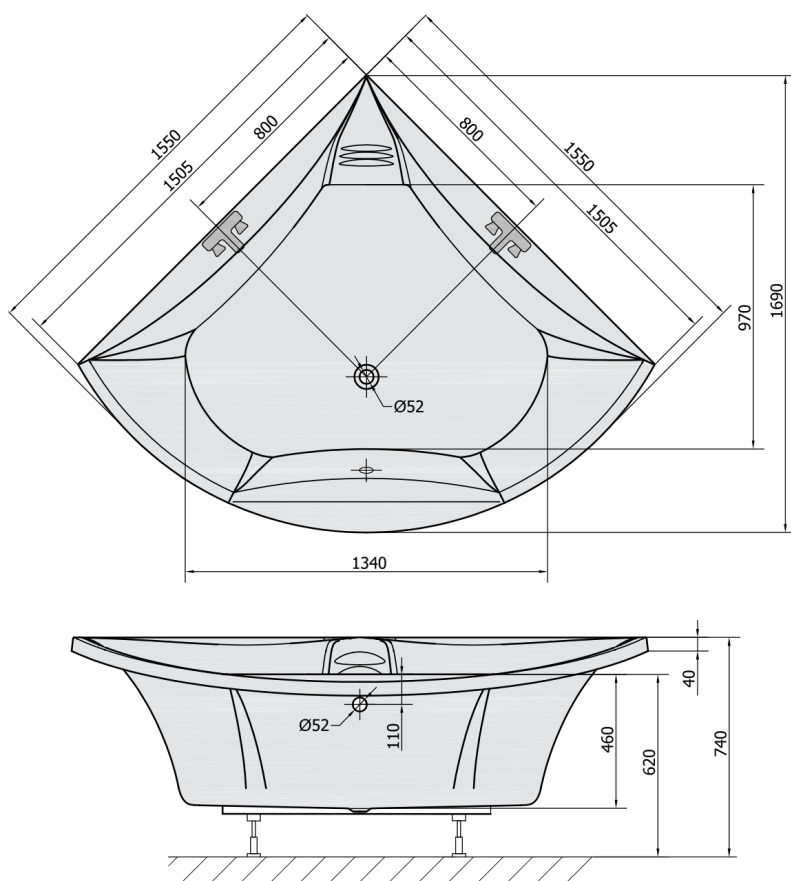

# BERMUDA Corner Bath with Support. Frame 155x155x47cm, White

Order code: 33219

## Size

Length: 1550 mm  
Width: 1550 mm  
Height: 470 mm  
Volume: 355 l

## Technical sheet

VOLUME 355L