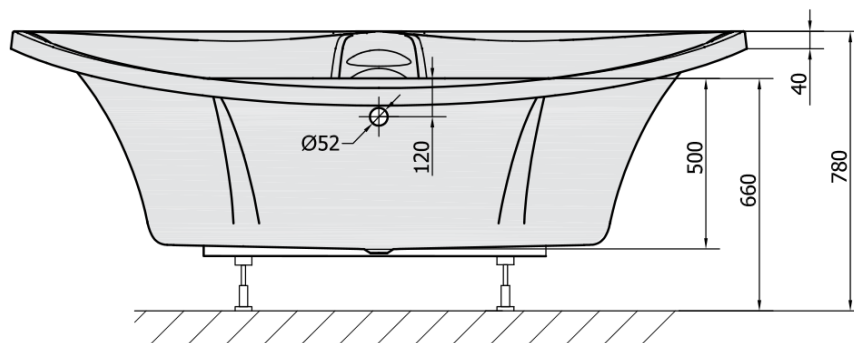

BERMUDA Corner Bath with Support. Frame
165x165x49cm, White

Technical sheet

VOLUME 435L