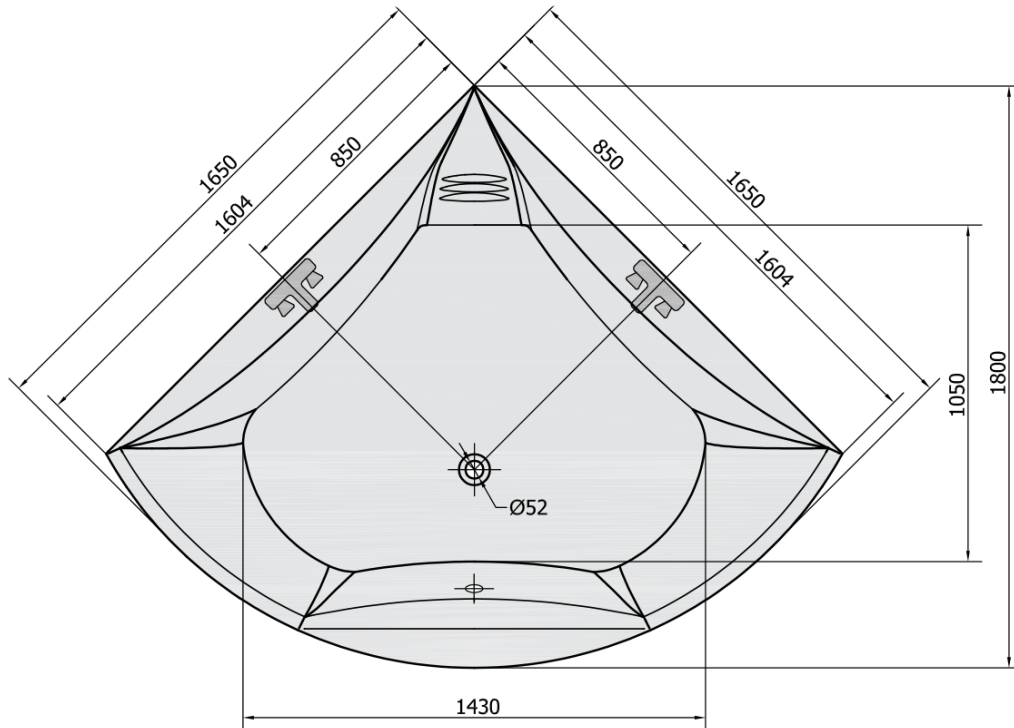

BERMUDA Corner Bath with Support. Frame
165x165x49cm, White

Technical sheet

VOLUME 435L