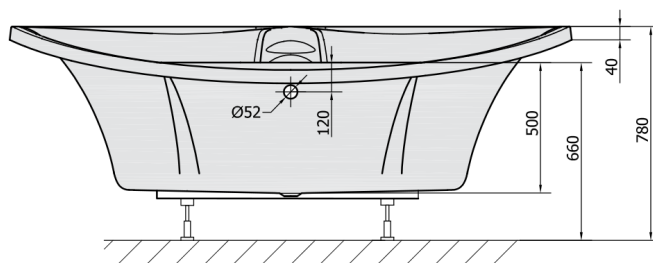

BERMUDA Corner Bath with Support. Frame 165x165x49cm, White

Order code: 29219

Size

Length: 1650 mm
 Width: 1650 mm
 Height: 490 mm
 Volume: 435 l

Properties

Colour: White
 Material: Acrylate
 Warranty: 10 years

Technical sheet

VOLUME 435L