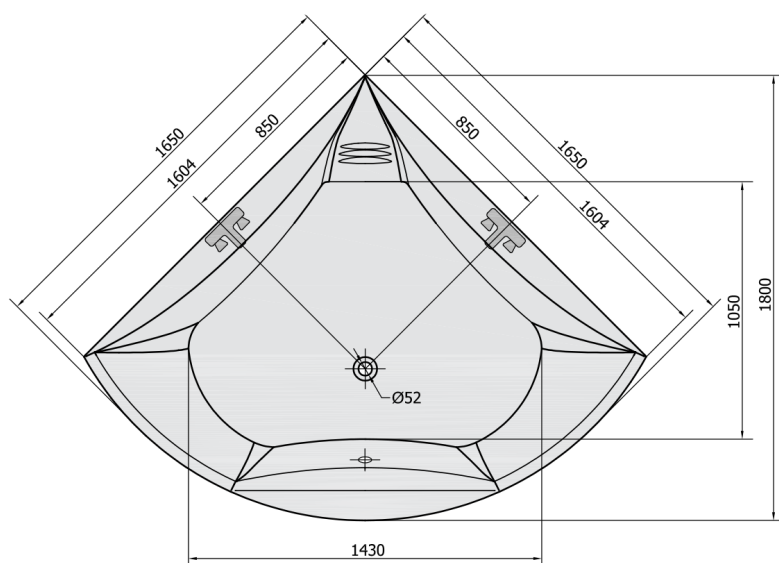

BERMUDA Corner Bath with Support. Frame 165x165x49cm, White

Order code: 29219

Size

Length: 1650 mm
 Width: 1650 mm
 Height: 490 mm
 Volume: 435 l

Properties

Colour: White
 Material: Acrylate
 Warranty: 10 years

Technical sheet

VOLUME 435L