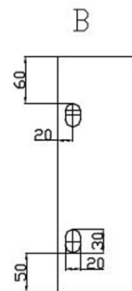

Technical sheet

A-A