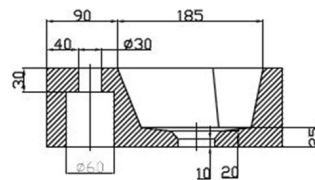

Technical sheet

A-A