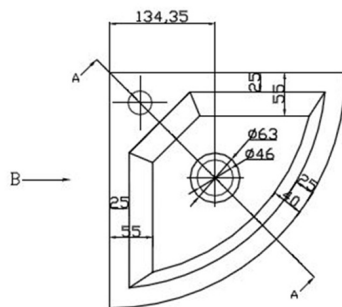

Technical sheet

A-A