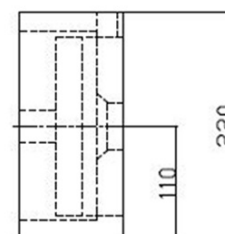

BLOK Stone Washbasin 40x22cm, mixer on the right/black anthrazit

Order code: 2401-28

Basic information

Brand: Sapho
Series: BLOK, SMALL

Size

Width: 400 mm
Height: 100 mm
Depth: 220 mm

Properties

Colour: Black
Material: Stone
Installation: Freestanding, Wall-hung - Screws
Type of washbasin: Cloakroom basin
Tap hole: 1 tap hole
Overflow: No
Shape: Rectangle
Weight / Piece: 20.0 kg
Packaging: 1 Piece
Warranty: 2 years

BLOK Stone Washbasin 40x22cm, mixer on the right/black anthrazit

Technical sheet

A-A