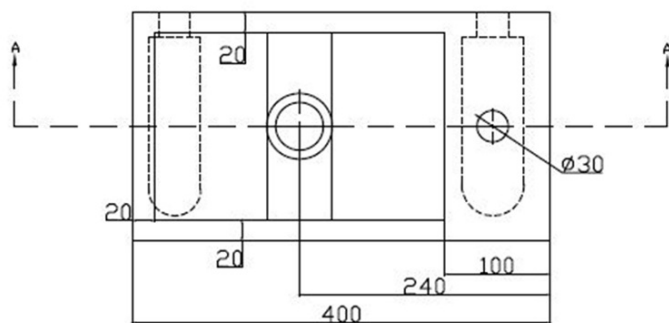

BLOK Stone Washbasin 40x22cm, mixer on the right/black anthrazit

Order code: 2401-28

Basic information

Brand: Sapho
Series: BLOK, SMALL

Size

Width: 400 mm
Height: 100 mm
Depth: 220 mm

Properties

Colour: Black
Material: Stone
Installation: Freestanding, Wall-hung - Screws
Type of washbasin: Cloakroom basin
Tap hole: 1 tap hole
Overflow: No
Shape: Rectangle
Weight / Piece: 20.0 kg
Packaging: 1 Piece
Warranty: 2 years

BLOK Stone Washbasin 40x22cm, mixer on the right/black anthrazit

Technical sheet

A-A