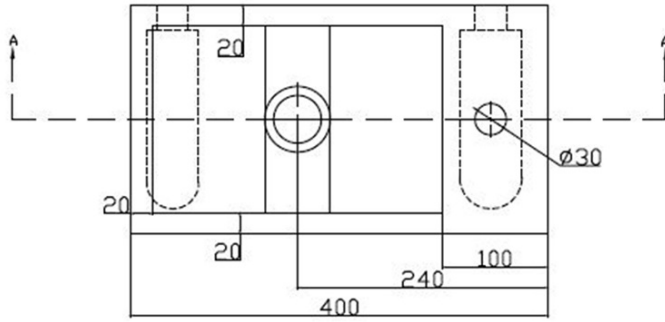

BLOK Stone Washbasin 40x22cm, mixer on the right/black anthrazit

Order code: 2401-28

Basic information

Brand: Sapho
Series: BLOK, SMALL

Size

Width: 400 mm
Height: 100 mm
Depth: 220 mm

Properties

Colour: Black
Material: Stone
Installation: Freestanding, Wall-hung - Screws
Type of washbasin: Cloakroom basin
Tap hole: 1 tap hole
Overflow: No
Shape: Rectangle
Weight / Piece: 20.0 kg
Packaging: 1 Piece
Warranty: 2 years

BLOK Stone Washbasin 40x22cm, mixer on the right/black anthrazit

Technical sheet

A-A