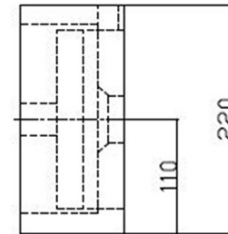

BLOK Stone Washbasin 40x22cm, mixer on the right/black anthrazit

Order code: 2401-28

Basic information

Brand: Sapho
Series: BLOK, SMALL

Size

Width: 400 mm
Height: 100 mm
Depth: 220 mm

Properties

Colour: Black
Material: Stone
Installation: Freestanding, Wall-hung - Screws
Type of washbasin: Cloakroom basin
Tap hole: 1 tap hole
Overflow: No
Shape: Rectangle
Weight / Piece: 20.0 kg
Packaging: 1 Piece
Warranty: 2 years

BLOK Stone Washbasin 40x22cm, mixer on the right/black anthrazit

Technical sheet

A-A