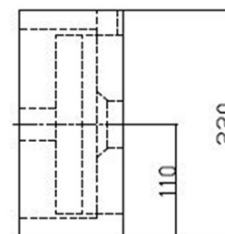

BLOK Stone Washbasin 40x22cm, mixer on the right/black anthrazit

Order code: 2401-28

Basic information

Brand: Sapho
Series: BLOK, SMALL

Size

Width: 400 mm
Height: 100 mm
Depth: 220 mm

Properties

Colour: Black
Material: Stone
Installation: Freestanding, Wall-hung - Screws
Type of washbasin: Cloakroom basin
Tap hole: 1 tap hole
Overflow: No
Shape: Rectangle
Weight / Piece: 20.0 kg
Packaging: 1 Piece
Warranty: 2 years

BLOK Stone Washbasin 40x22cm, mixer on the right/black anthrazit

Technical sheet

A-A