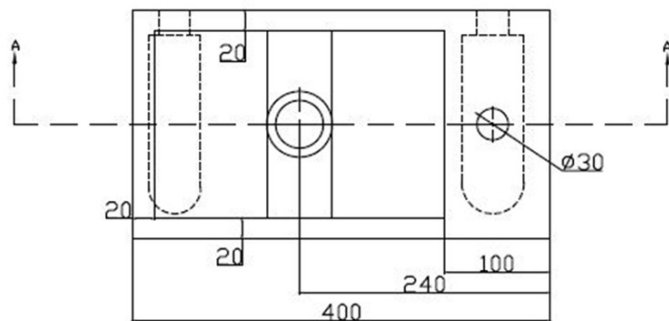

BLOK Stone Washbasin 40x22cm, mixer on the right/black anthrazit

Order code: 2401-28

Basic information

Brand: Sapho
Series: BLOK, SMALL

Size

Width: 400 mm
Height: 100 mm
Depth: 220 mm

Properties

Colour: Black
Material: Stone
Installation: Freestanding, Wall-hung - Screws
Type of washbasin: Cloakroom basin
Tap hole: 1 tap hole
Overflow: No
Shape: Rectangle
Weight / Piece: 20.0 kg
Packaging: 1 Piece
Warranty: 2 years

BLOK Stone Washbasin 40x22cm, mixer on the right/black anthrazit

Technical sheet

A-A