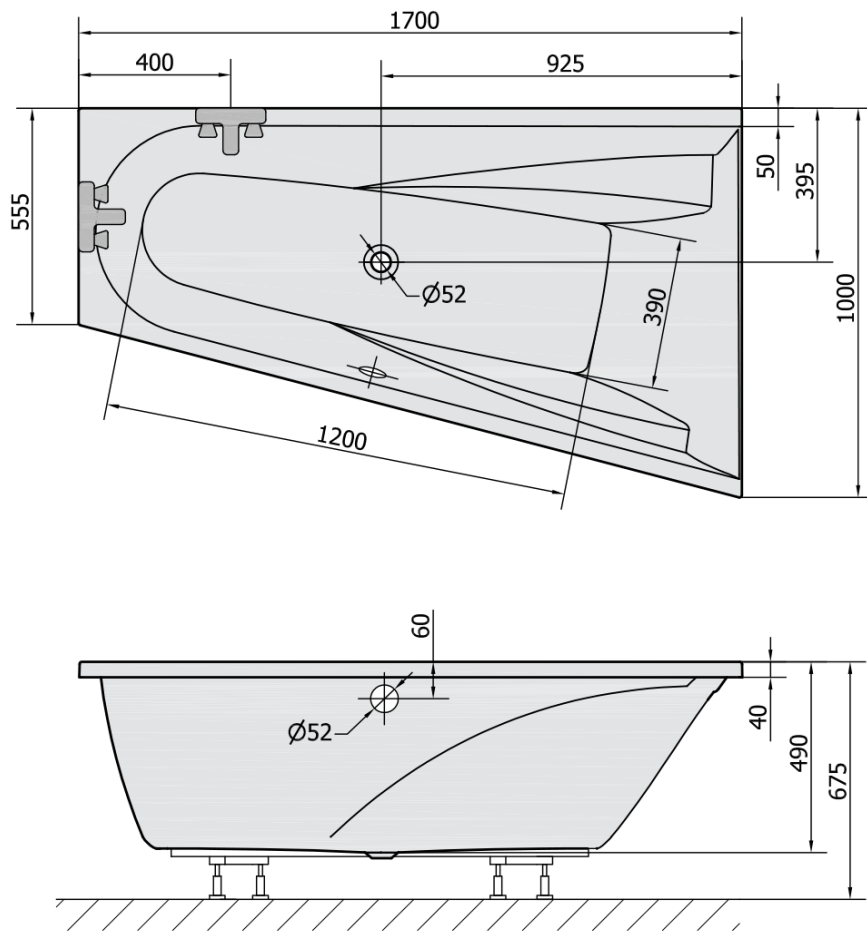

Order code: 92619

Basic information

Brand: Polysan

Size

Length: 1700 mm

Width: 1000 mm

Height: 450 mm

Volume: 250 l

Properties

Colour: White

Material: Acrylate

Shape: Asymmetric

Installation: Built-in

Waste diameter: 52 mm

Properties: Edge height 40 mm (Standard)

Package does not contain: Pop Up Bath Waste

Weight / Piece: 27.56 kg

Packaging: 1 Piece

Warranty: 10 years

We recommend buy

1 Piece CHIQUITA R Corner Panel (Order code: 92819)

1 Piece Sound insulation bath tape, 3m (Order code: 93400)

1 Piece Siphon 6/4", DN40 (Order code: 72693)

1 Piece Bath Support Legs for Acrylic Bath Polysan, 51,5cm, Pair (Order code: PO60-60)

Technical sheet

VOLUME 250L