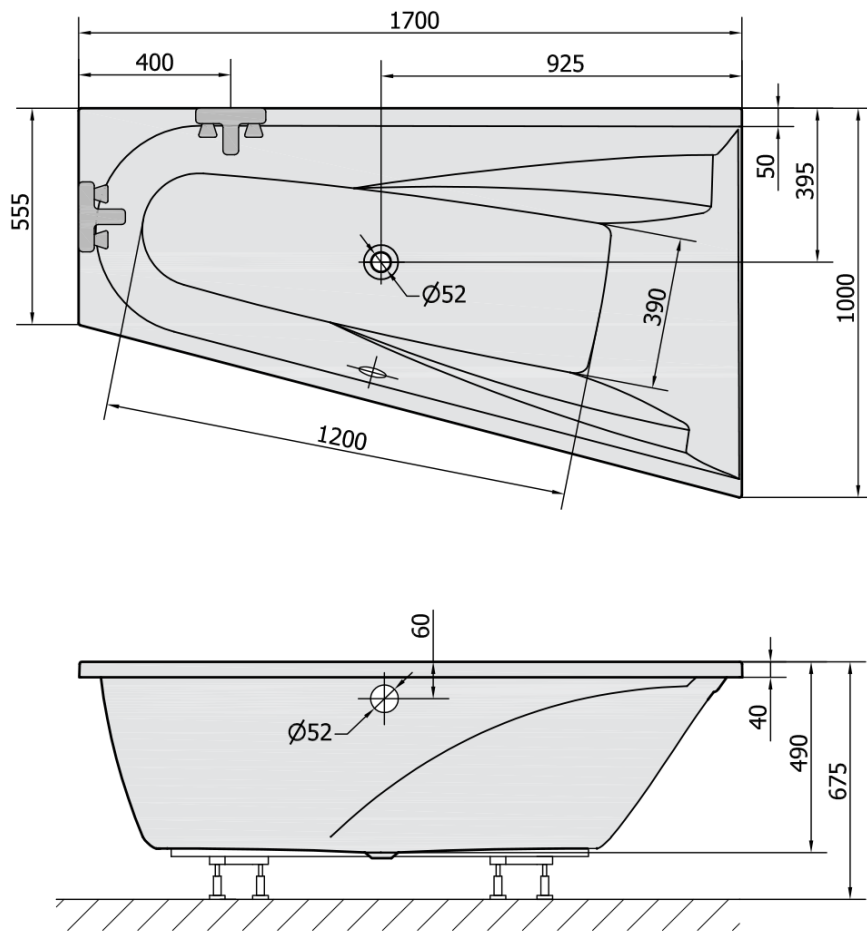

Order code: 92619

Basic information

Brand: Polysan

Size

Length: 1700 mm

Width: 1000 mm

Height: 450 mm

Volume: 250 l

Properties

Colour: White

Colour options: According to the Swatch

Material: Acrylate

Shape: Asymmetric

Installation: Built-in

Waste diameter: 52 mm

Properties: Edge height 40 mm (Standard)

Package does not contain: Pop Up Bath Waste

Weight / Piece: 27.56 kg

Packaging: 1 Piece

Warranty: 10 years

We recommend buy

1 Piece CHIQUITA R Corner Panel (Order code: 92819)

1 Piece Sound insulation bath tape, 3m (Order code: 93400)

1 Piece Siphon 6/4", DN40 (Order code: 72693)

1 Piece Bath Support Legs for Acrylic Bath Polysan, 51,5cm, Pair (Order code: PO60-60)

Technical sheet

VOLUME 250L