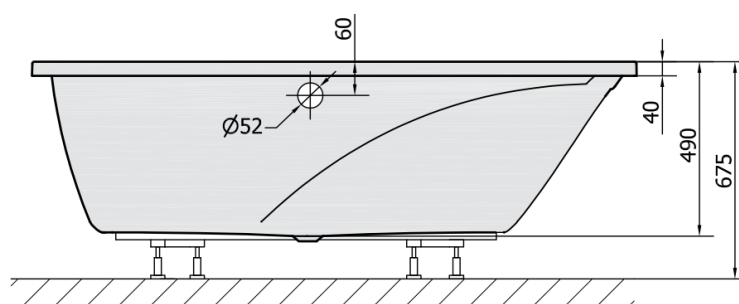

CHIQUITA R Asymmetric Bath 170x100x45cm, White

Order code: 92619

Size

Length: 1700 mm
 Width: 1000 mm
 Height: 450 mm
 Volume: 250 l

Properties

Colour: White
 Material: Acrylate
 Warranty: 10 years

Technical sheet

VOLUME 250L