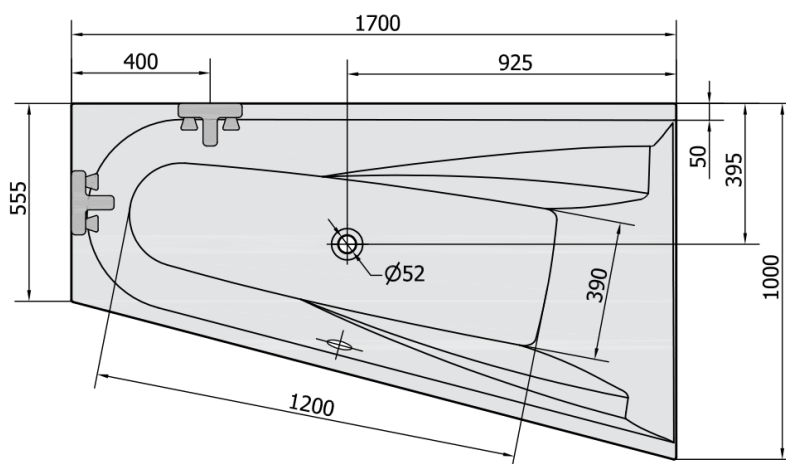

CHIQUITA R Asymmetric Bath 170x100x45cm, White

Order code: 92619

Size

Length: 1700 mm
 Width: 1000 mm
 Height: 450 mm
 Volume: 250 l

Properties

Colour: White
 Material: Acrylate
 Warranty: 10 years

Technical sheet

VOLUME 250L