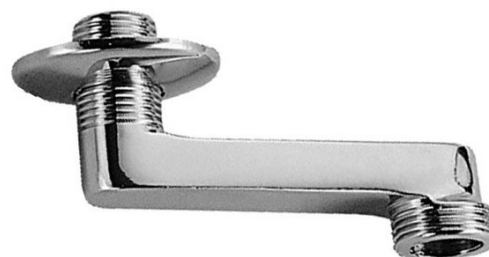

Offset adaptor for wall-mounted taps 100-150 mm, 1/2 "x 3/4", pcs

Order code: 83298

Properties

Colour: Chrome

Material: Brass

Warranty: 2 years

Technical sheet