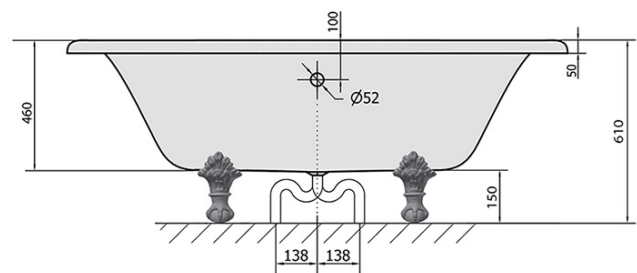

Technical sheet