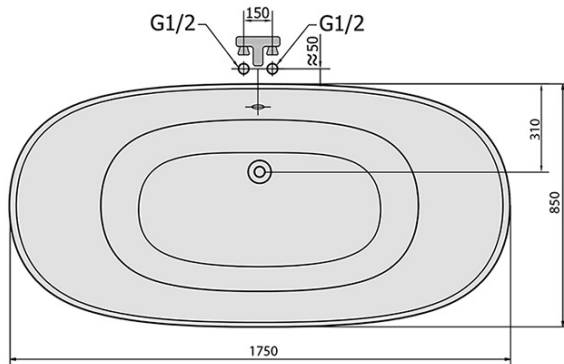

## REGATA Freestanding Bath 175x85x61cm, Chome Matt Legs, Black/White

Order code: 10251

### Size

Length: 1750 mm  
Width: 850 mm  
Height: 610 mm  
Volume: 220 l

### Technical sheet

VOLUME 220L