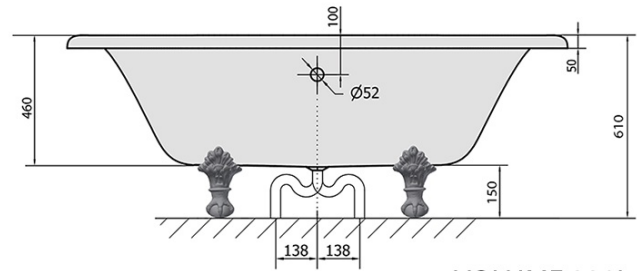

### Size

Length: 1750 mm

Width: 850 mm

Height: 610 mm

Volume: 220 l

### Properties

Colour: White-black/bronze feet

Material: Gelcoat

Shape: Retro

Installation: Independent

Waste diameter: 52 mm

Package does not contain: Pop Up Bath Waste

Weight / Piece: 52.0 kg

### We recommend buy

1 Piece CHARLESTON Bath Set For External Installation, Chain, Including Siphon, bronze (Order code: 71688)

REGATA Freestanding Bath 175x85x61cm, Bronze  
Legs, Black/White

Technical sheet