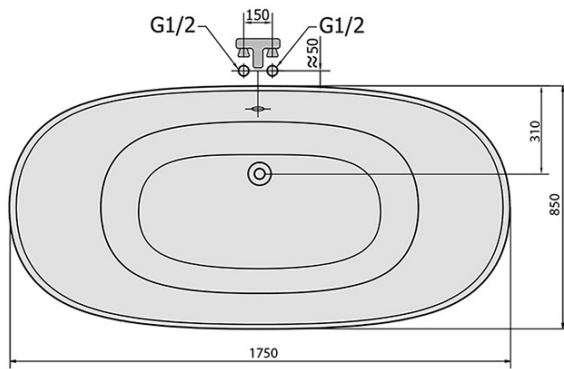

### Size

Length: 1750 mm

Width: 850 mm

Height: 610 mm

Volume: 220 l

### Properties

Colour: White-black/bronze feet

Material: Gelcoat

Shape: Retro

Installation: Independent

Waste diameter: 52 mm

Package does not contain: Pop Up Bath Waste

Weight / Piece: 52.0 kg

### We recommend buy

1 Piece CHARLESTON Bath Set For External Installation, Chain, Including Siphon, bronze (Order code: 71688)

REGATA Freestanding Bath 175x85x61cm, Bronze  
Legs, Black/White

Technical sheet