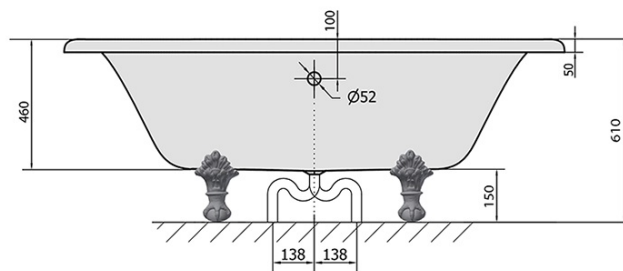

REGATA Freestanding Bath 175x85x61cm, Chrome
Matt Legs, White

Technical sheet

VOLUME 220L