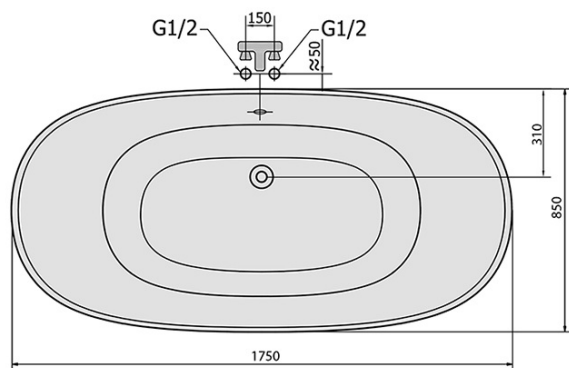

REGATA Freestanding Bath 175x85x61cm, Chrome Matt Legs, White

Order code: 10231

Basic information

Brand: Polysan

Size

Length: 1750 mm

Width: 850 mm

Height: 610 mm

Volume: 220 l

Properties

Colour: White/chrome feet

Material: Gelcoat

Shape: Retro

Installation: Independent

Waste diameter: 52 mm

Package does not contain: Pop Up Bath Waste

Weight / Piece: 52.0 kg

Packaging: 1 Piece

Warranty: 2 years

We recommend buy

1 Piece CHARLESTON Bath Set For External Installation, Chain, Including Siphon, Chrome (Order code: 71687)

REGATA Freestanding Bath 175x85x61cm, Chrome
Matt Legs, White

Technical sheet

VOLUME 220L