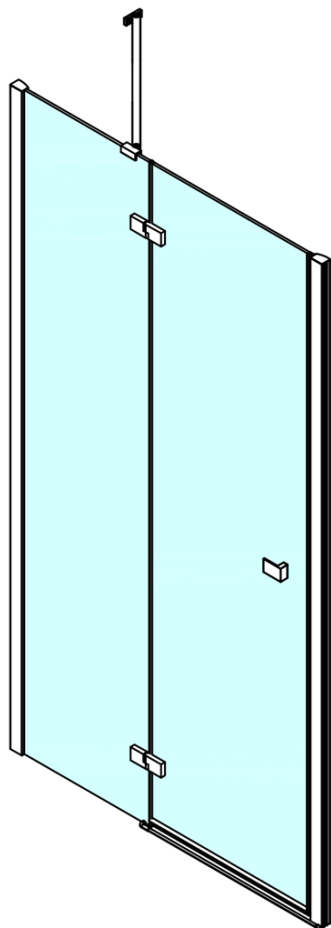

## Size

Width: 1300 mm

Height: 2000 mm

## Properties

Profile colour: Chrome - polished aluminum

Shape: Alcove door

Type of opening: Single pivot door

Opening direction: Left

Opening width: 540 mm

Glass colour: TRANSPARENT glass

Glass finish: Antidrop

Glass thickness: 8 mm

Installation width from: 1285 mm

Installation width up to: 1311 mm

Properties: Frameless design

Weight / Piece: 53.0 kg

Packaging: 1 Piece

Warranty: 2 years

## Spare parts

Vertical seal between glass 8mm (Order code: NDFL0503)

Bottom seal for door, glass 8mm, 1000mm (Order code: 309D-08)

Technical sheet

FL14xxL

FL14xxR

**FORTIS Alcove Shower Door 1300 mm, clear glass/left**