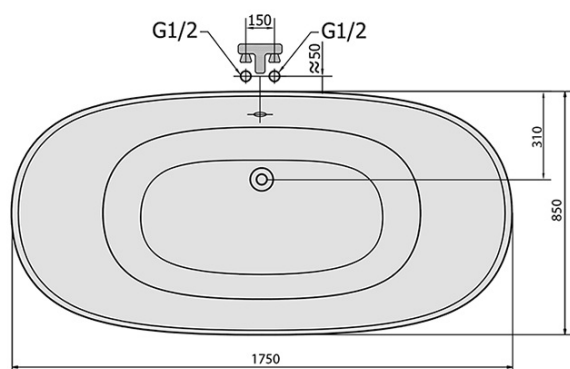

### Size

Length: 1750 mm

Width: 850 mm

Height: 610 mm

Volume: 220 l

### Properties

Colour: White/bronze feet

Material: Gelcoat

Shape: Retro

Installation: Independent

Waste diameter: 52 mm

Package does not contain: Pop Up Bath Waste

Weight / Piece: 52.0 kg

### We recommend buy

1 Piece CHARLESTON Bath Set For External Installation, Chain, Including Siphon, bronze (Order code: 71688)

REGATA Freestanding Bath 175x85x61cm, Bronze  
Legs, White

Technical sheet

VOLUME 220L