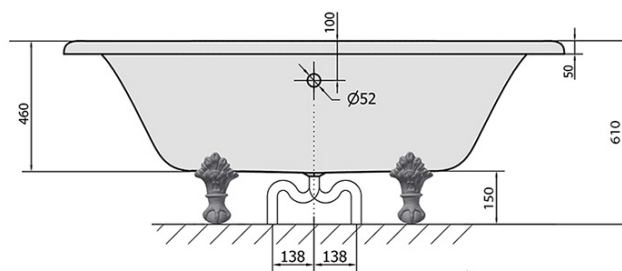

### Size

Length: 1750 mm

Width: 850 mm

Height: 610 mm

Volume: 220 l

### Properties

Colour: White/bronze feet

Material: Gelcoat

Shape: Retro

Installation: Independent

Waste diameter: 52 mm

Package does not contain: Pop Up Bath Waste

Weight / Piece: 52.0 kg

### We recommend buy

1 Piece CHARLESTON Bath Set For External Installation, Chain, Including Siphon, bronze (Order code: 71688)

REGATA Freestanding Bath 175x85x61cm, Bronze  
Legs, White

Technical sheet

VOLUME 220L