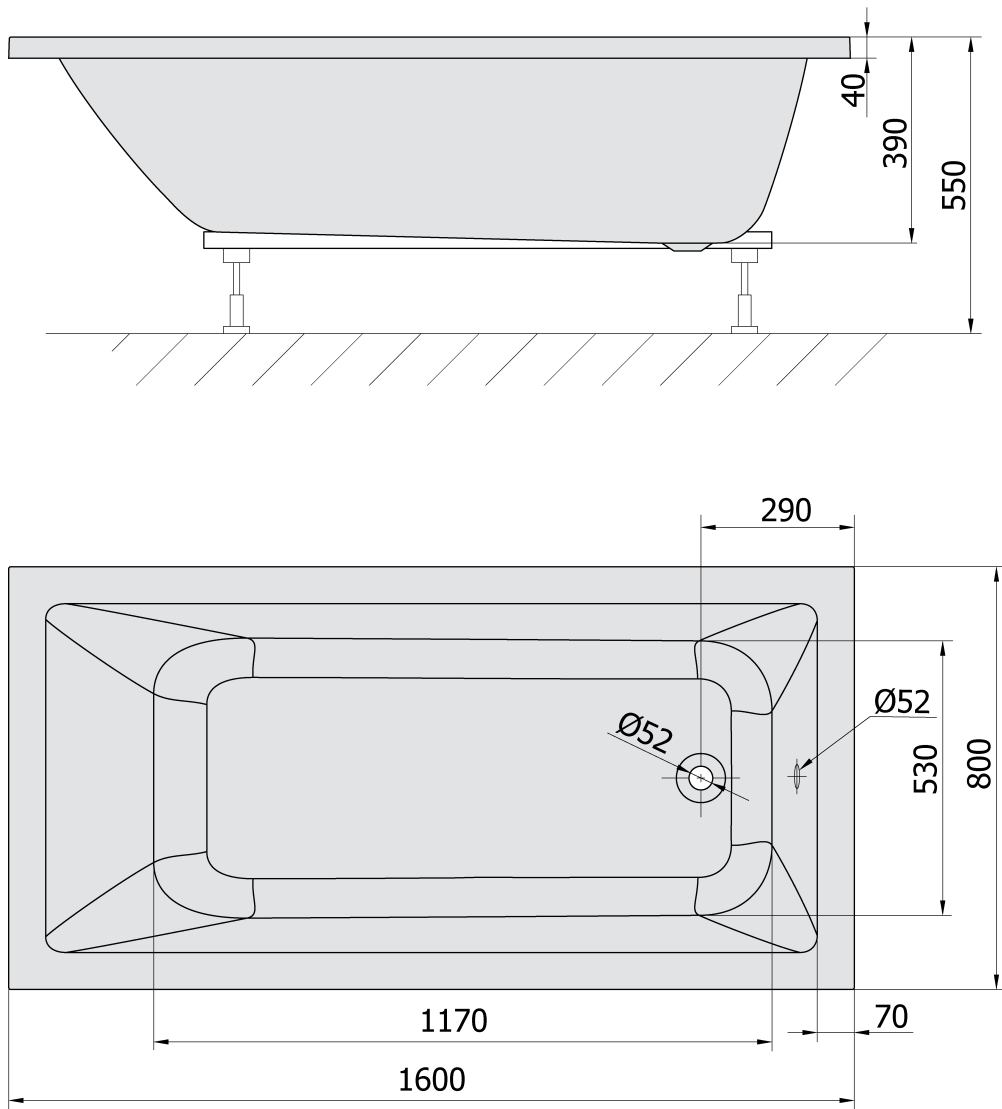

Technical sheet

VOLUME 206L