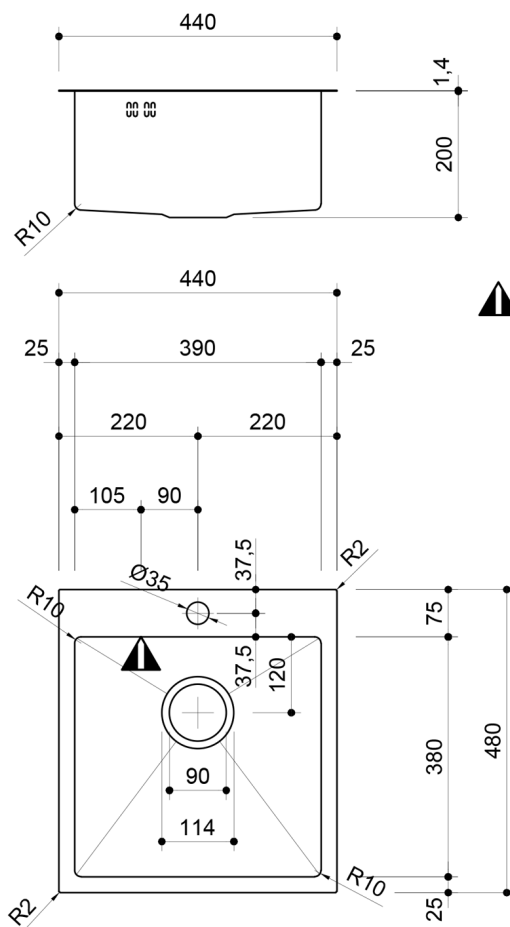

EPIC stainless steel sink with hole for mixer tap 44x48cm

Order code: EP447

Size

Width: 440 mm
 Height: 200 mm
 Depth: 480 mm

Properties

Colour: Stainless steel
 Material: Stainless steel
 Warranty: 8 years

Technical sheet

 - **Overflow**
 (přepad)