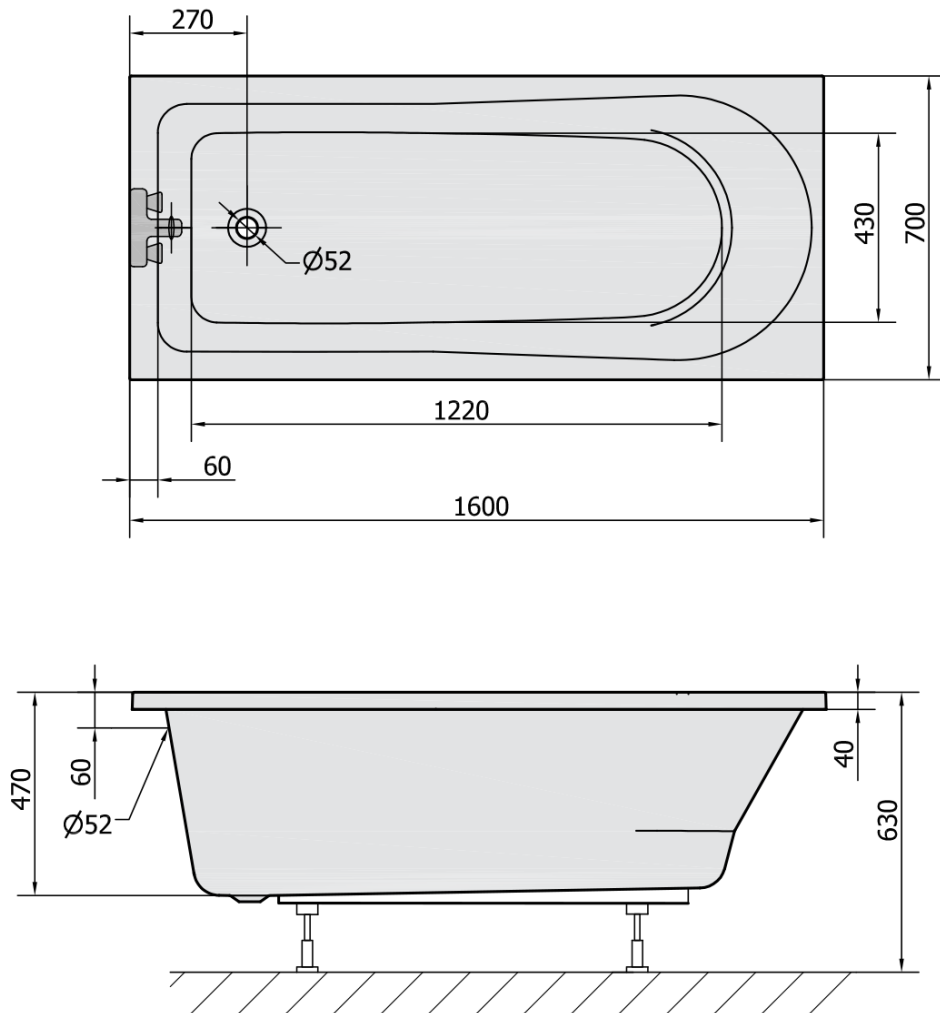

### Size

Length: 1600 mm

Width: 700 mm

Height: 470 mm

Volume: 245 l

### Properties

Colour: White

Colour options: According to the Swatch

Material: Acrylate

Shape: Rectangular

Installation: Built-in

Waste diameter: 52 mm

Properties: Edge height 40 mm (Standard)

### We recommend buy

1 Piece Siphon 6/4", DN40 (Order code: 72693)

1 Piece Sound insulation bath tape, 3m (Order code: 93400)

1 Piece Bath Support Legs for Acrylic Bath Polysan, 51,5cm, Pair (Order code: PO60-60)

1 Piece Pop Up Pop Bath Waste (L) 600mm, Plug 72mm, Chrome (Order code: 71850)

Technical sheet

VOLUME 245L