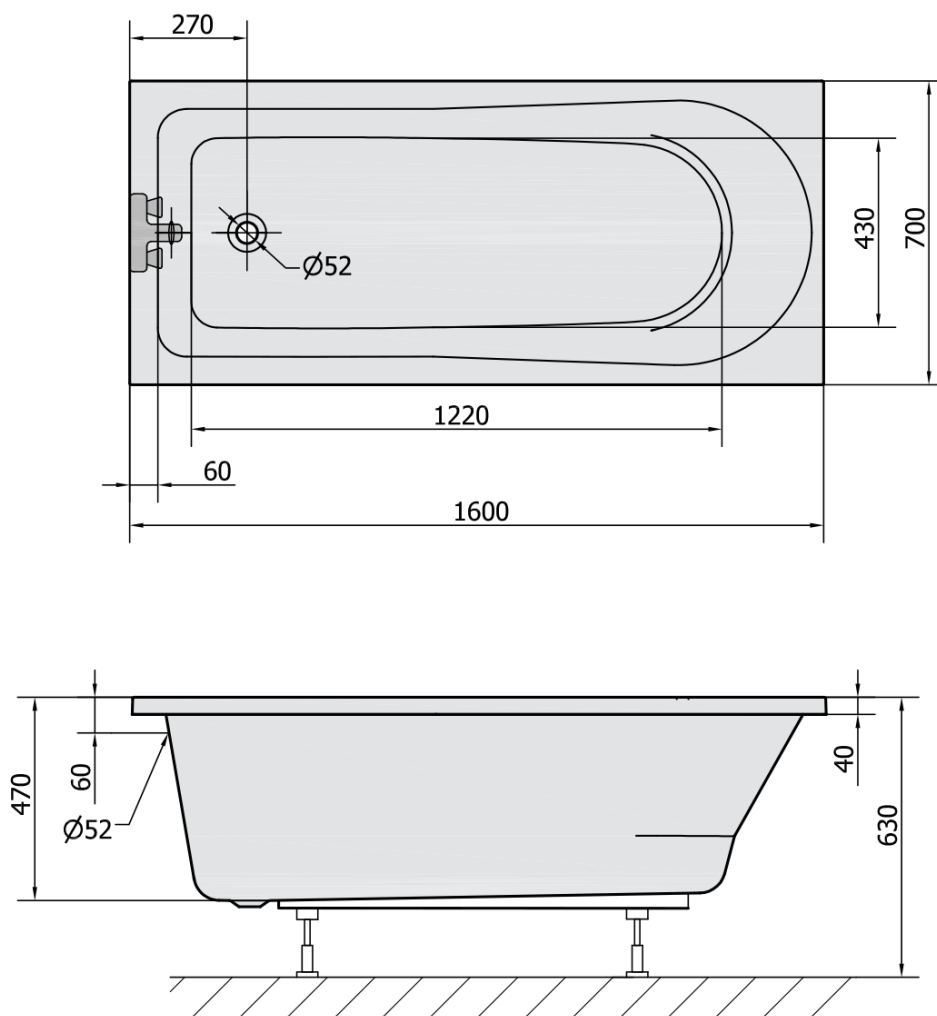

Technical sheet

VOLUME 245L