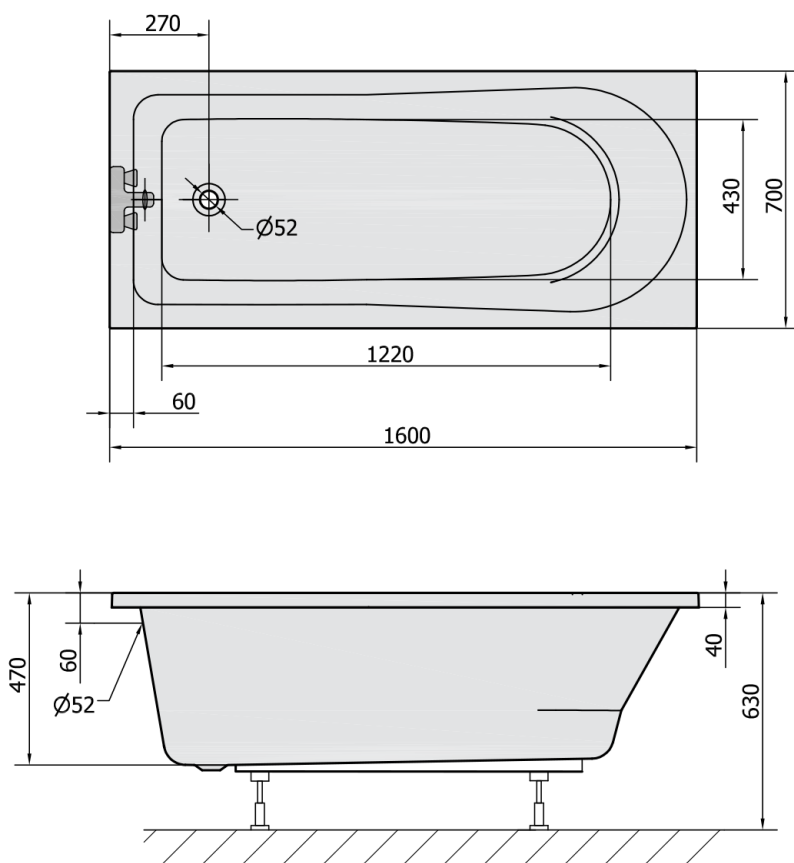

## LISA Rectangular Bath 160x70x47cm, White

Order code: 86111

### Size

Length: 1600 mm  
 Width: 700 mm  
 Height: 470 mm  
 Volume: 245 l

### Technical sheet

VOLUME 245L