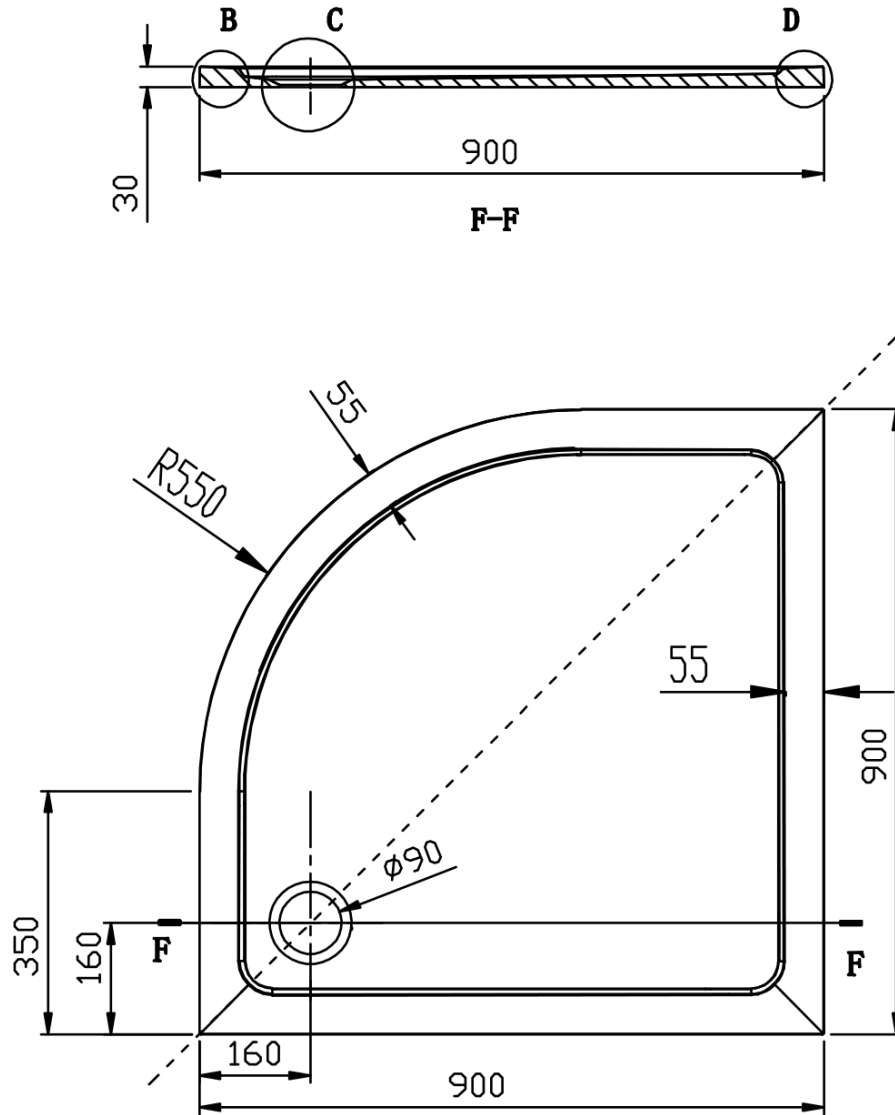

## Size

Width: 900 mm

Height: 1900 mm

Depth: 900 mm

## Properties

Profile colour: Chrome - polished aluminum

Shape: Quadrant shower enclosures

Type of opening: Sliding door

Opening width: 560 mm

Glass colour: BRICK glass

Glass thickness: 5 mm

Radius: R550

Wall profile (Order code: NDAE12)

Lower tiltable roller (Order code: NDAE33)

Stop right (Order code: NDAE06P)

Top covers (Order code: NDAE01LP)

Stop left (Order code: NDAE06L)

Upper roller (Order code: NDAE32)

Set of vertical seals (Order code: NDAE11)

Technical sheet

AKCE - Quadrant Shower Enclosure 900x900mm, BRICK  
glass