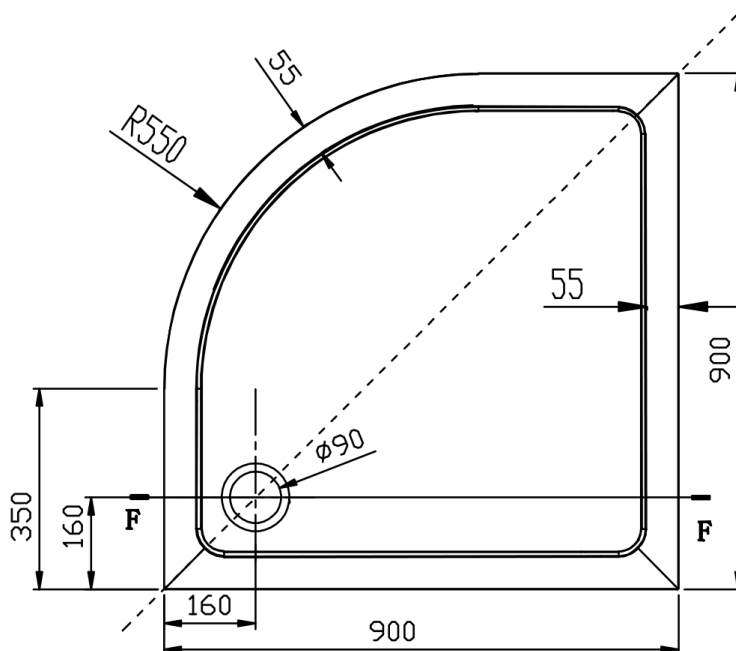

AKCE - Quadrant Shower Enclosure 900x900mm, BRICK glass

Order code: AG4295

Size

Width: 900 mm
Height: 1900 mm
Depth: 900 mm

Properties

Warranty: 2 years

Technical sheet

AKCE - Quadrant Shower Enclosure 900x900mm, BRICK
glass