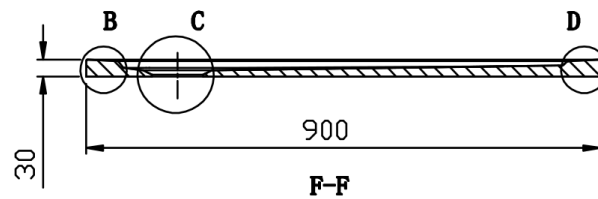

AKCE - Quadrant Shower Enclosure 900x900mm, BRICK glass

Order code: AG4295

Size

Width: 900 mm
Height: 1900 mm
Depth: 900 mm

Properties

Warranty: 2 years

Technical sheet

AKCE - Quadrant Shower Enclosure 900x900mm, BRICK
glass