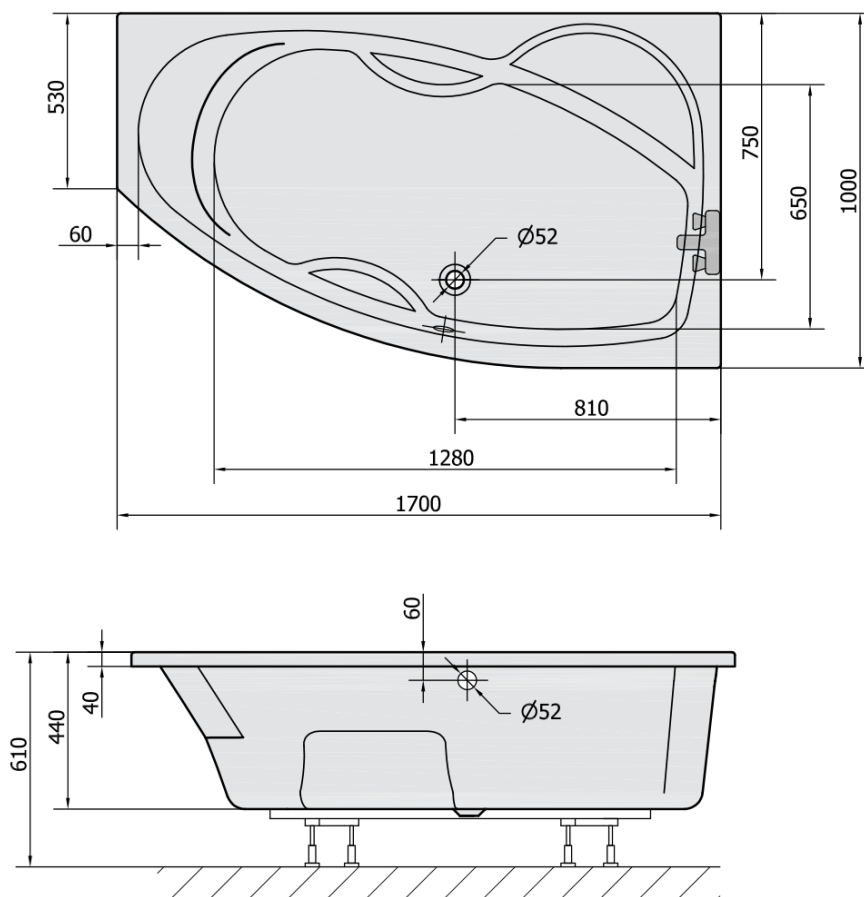

## Size

Length: 1700 mm

Width: 1000 mm

Height: 440 mm

Volume: 260 l

## Properties

Colour: White

Colour options: According to the Swatch

Material: Acrylate

Shape: Asymmetric

Installation: Built-in

Waste diameter: 52 mm

Properties: Edge height 40 mm (Standard)

## We recommend buy

1 Piece Sound insulation bath tape, 3m (Order code: 93400)

1 Piece Siphon 6/4", DN40 (Order code: 72693)

1 Piece Bath Support Legs for Acrylic Bath Polysan, 51,5cm, Pair (Order code: PO60-60)

1 Piece MAMBA R 170 Corner Panel (Order code: 77312)

Technical sheet

VOLUME 260L