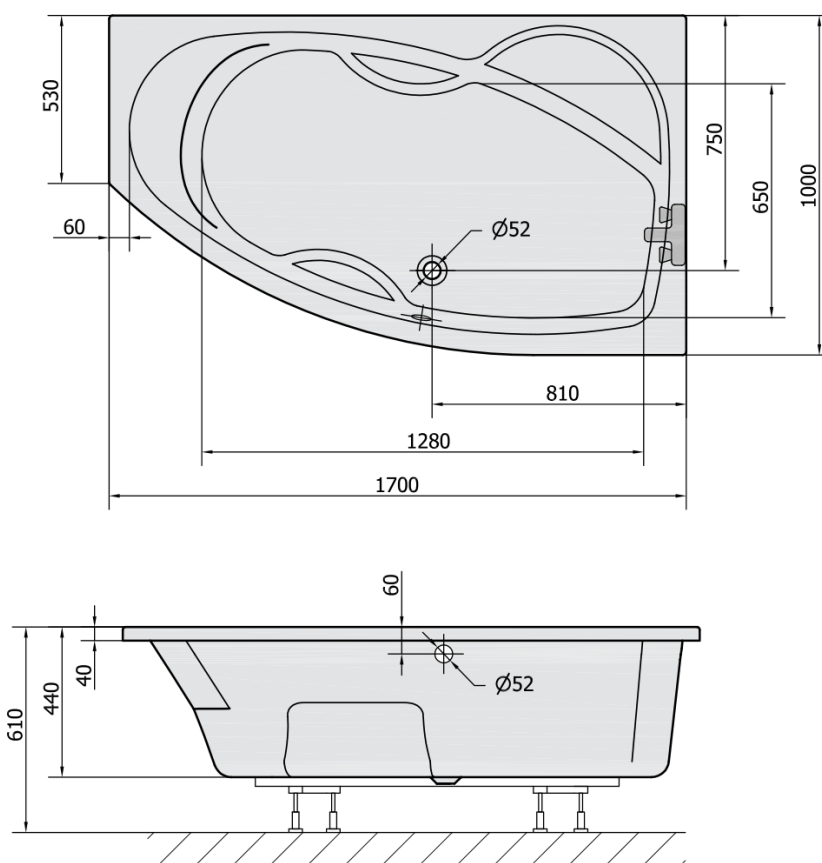

MAMBA R Asymmetric Bath 170x100x44cm, White

Order code: 77111

Size

Length: 1700 mm
 Width: 1000 mm
 Height: 440 mm
 Volume: 260 l

Properties

Colour: White
 Material: Acrylate
 Warranty: 10 years

Technical sheet

VOLUME 260L