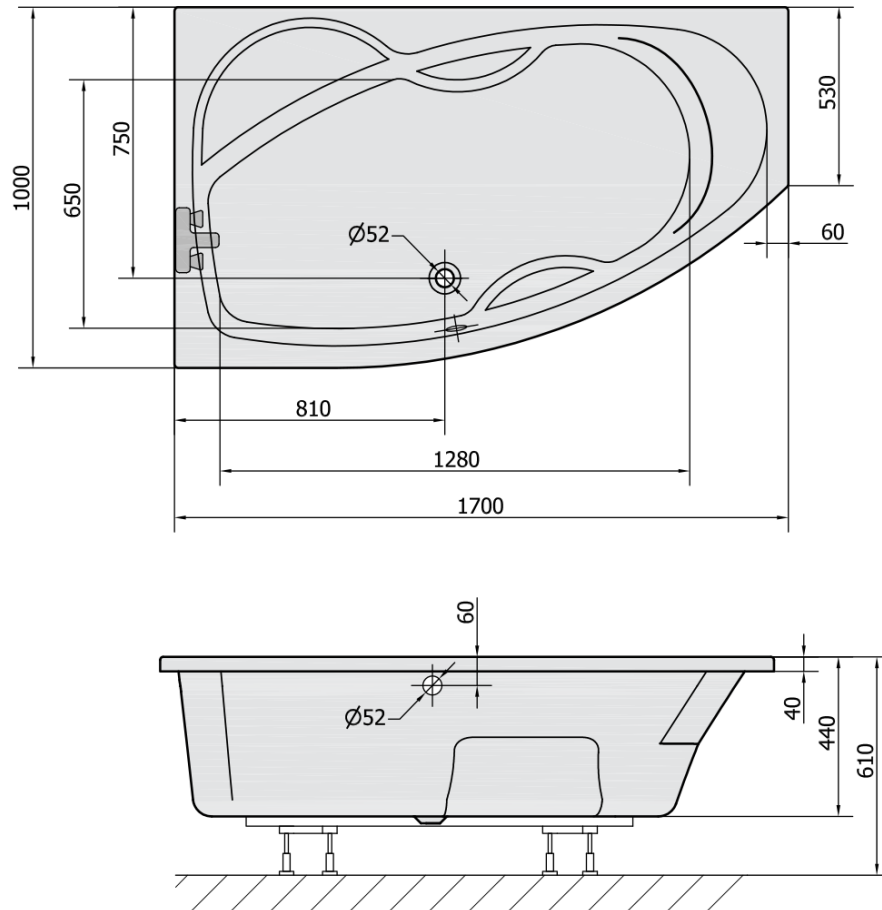

Order code: 76111

Basic information

Brand: Polysan

Size

Length: 1700 mm

Width: 1000 mm

Height: 440 mm

Volume: 260 l

Properties

Colour: White

Colour options: According to the Swatch

Material: Acrylate

Shape: Asymmetric

Installation: Built-in

Waste diameter: 52 mm

Properties: Edge height 40 mm (Standard)

Weight / Piece: 27.56 kg

Packaging: 1 Piece

Warranty: 10 years

We recommend buy

1 Piece Sound insulation bath tape, 3m (Order code: 93400)

1 Piece Siphon 6/4", DN40 (Order code: 72693)

1 Piece Bath Support Legs for Acrylic Bath Polysan, 51,5cm, Pair (Order code: PO60-60)

1 Piece MAMBA L 170 Front Panel (Order code: 76313)

Technical sheet

VOLUME 260L