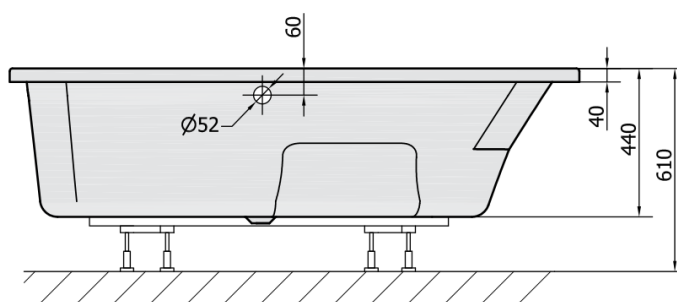

MAMBA L Asymmetric Bath 170x100x44cm, White

Order code: 76111

Size

Length: 1700 mm
 Width: 1000 mm
 Height: 440 mm
 Volume: 260 l

Properties

Colour: White
 Material: Acrylate
 Warranty: 10 years

Technical sheet

VOLUME 260L