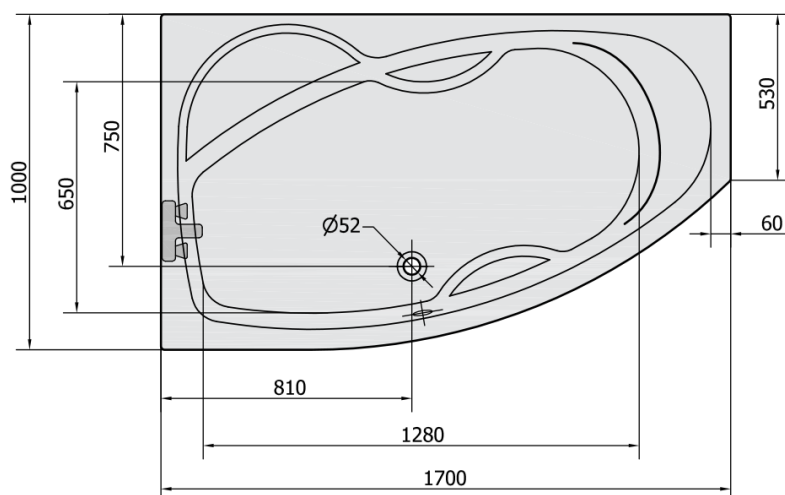

MAMBA L Asymmetric Bath 170x100x44cm, White

Order code: 76111

Size

Length: 1700 mm
 Width: 1000 mm
 Height: 440 mm
 Volume: 260 l

Properties

Colour: White
 Material: Acrylate
 Warranty: 10 years

Technical sheet

VOLUME 260L