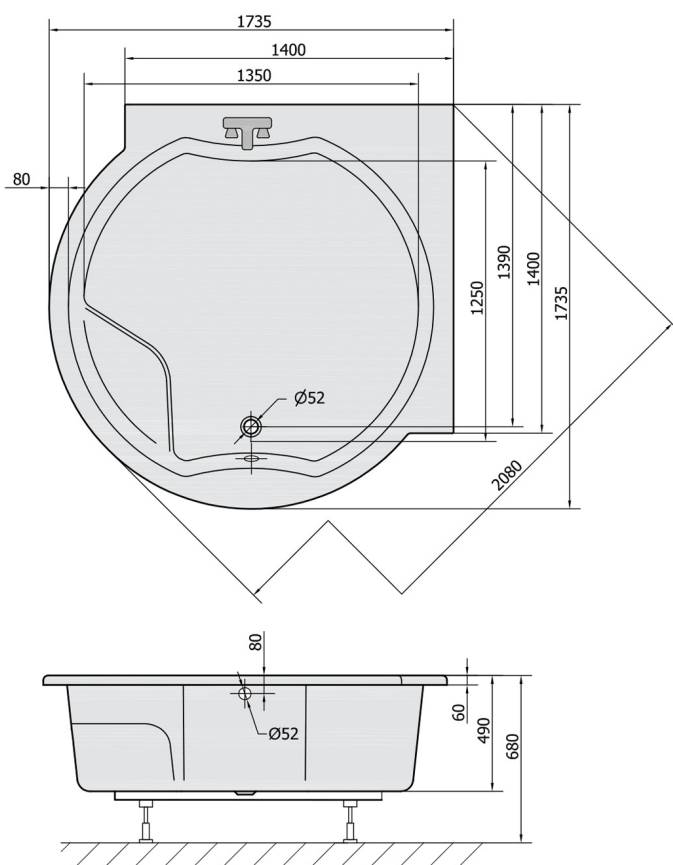

ROYAL Corner Round Bath with Support. Frame 173x173x49cm, White

Order code: 74211

Size

Length: 1730 mm
Width: 1730 mm
Height: 490 mm
Volume: 580 l

Properties

Colour: White
Material: Acrylate
Warranty: 10 years

Technical sheet

VOLUME 580L