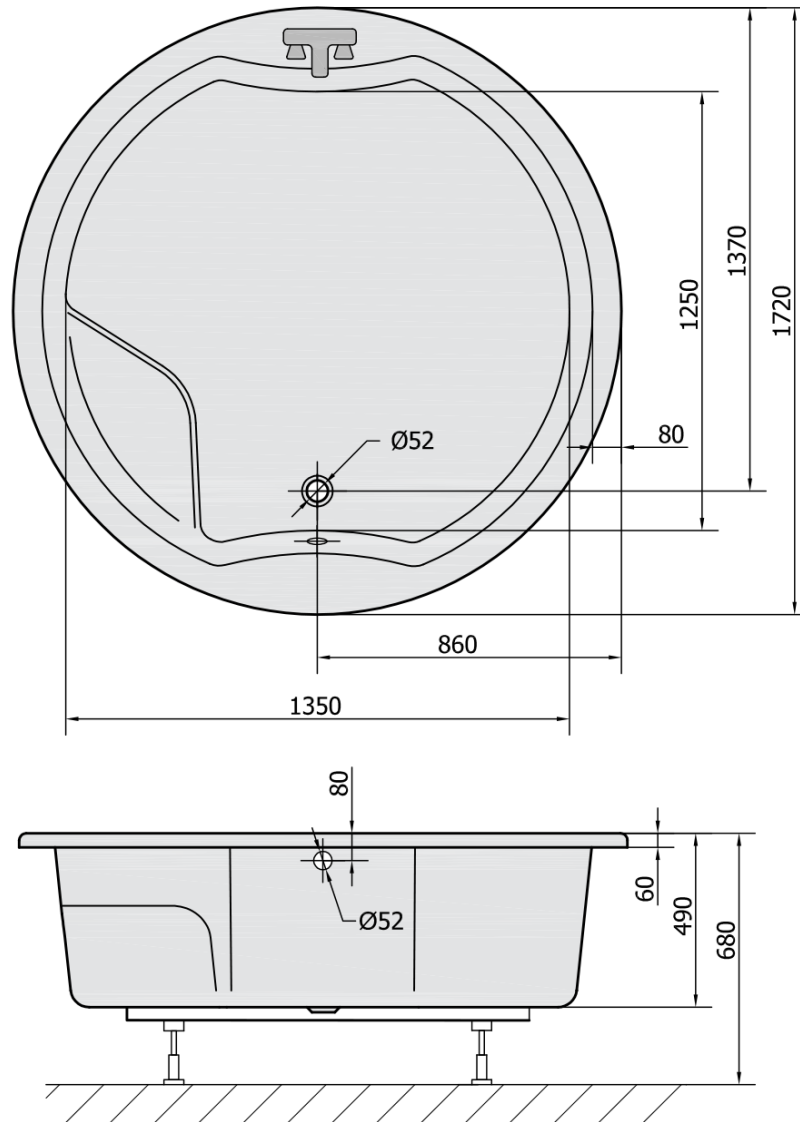

ROYAL Round Bath with Support. Frame 172x172x49cm, White

Order code: 73211

Basic information

Brand: Polysan

Size

Length: 1720 mm

Width: 1720 mm

Height: 490 mm

Volume: 580 l

Properties

Colour: White

Colour options: According to the Swatch

Material: Acrylate

Shape: Round

Installation: Built-in

Waste diameter: 52 mm

Properties: Edge height 40 mm (Standard)

Package contains: Metal Support Frame

Weight / Piece: 52.23 kg

Packaging: 1 Piece

Warranty: 10 years

We recommend buy

1 Piece Sound insulation bath tape, 3m (Order code: 93400)

1 Piece Siphon 6/4", DN40 (Order code: 72693)

ROYAL Round Bath with Support. Frame
172x172x49cm, White

Technical sheet

VOLUME 580L