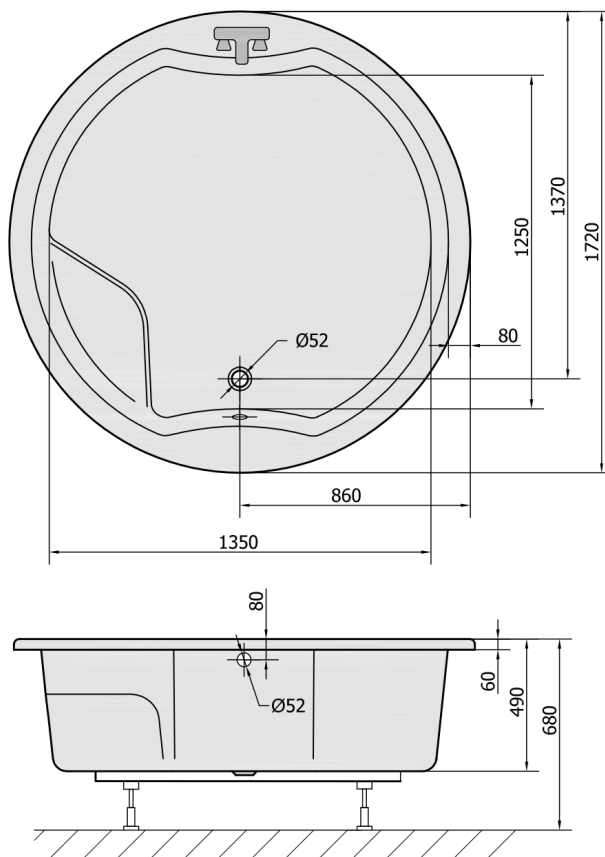

ROYAL Round Bath with Support. Frame 172x172x49cm, White

Order code: 73211

Size

Length: 1720 mm
 Width: 1720 mm
 Height: 490 mm
 Volume: 580 l

Properties

Colour: White
 Material: Acrylate
 Warranty: 10 years

Technical sheet

VOLUME 580L