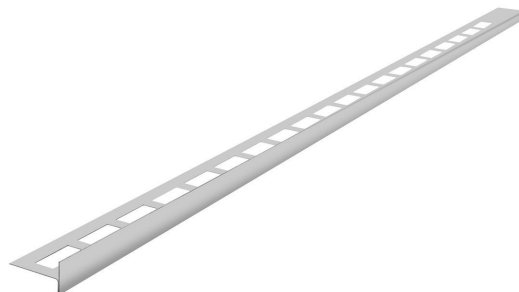

**Transition Profile (H) 12mm, (L) 1500 mm, right,  
brushed stainless steel**

**Order code:** SPD1512-P

**Basic information**

**Brand:** Sapho

**Size**

**Length:** 1500 mm

**Height:** 12 mm

**Properties**

**Colour:** Stainless steel

**Material:** Stainless steel

**Installation:** Right

**Weight / Piece:** 0.376 kg

**Packaging:** 1 Piece

**Warranty:** 2 years

Transition Profile (H) 12mm, (L) 1500 mm, right,  
brushed stainless steel