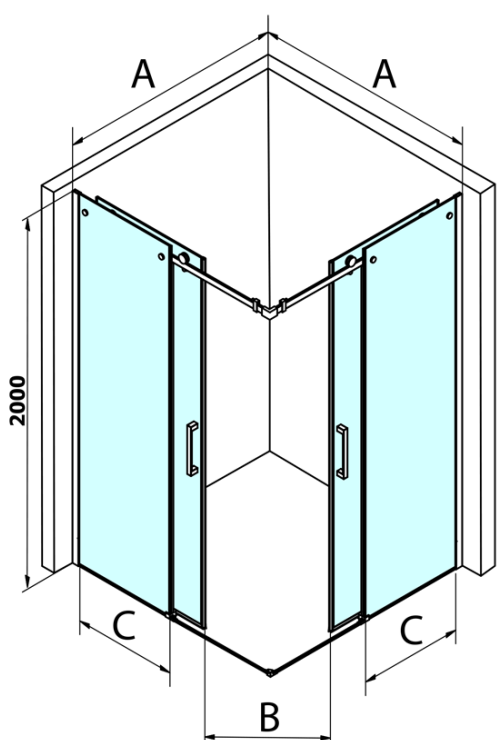

DRAGON Shower Door for corner entrance 800 mm, clear glass

Technical sheet