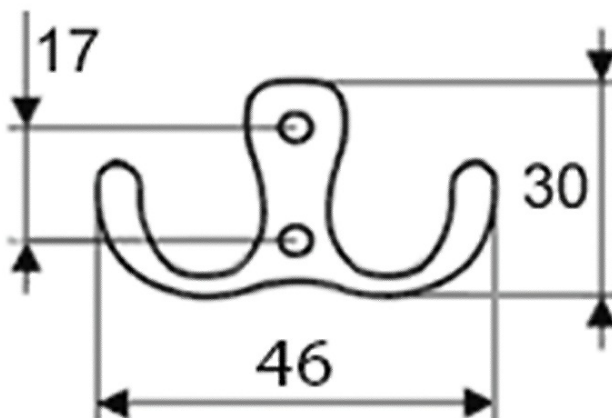

Double hook, chrom

Order code: 10086

Size

Width: 46 mm

Height: 30 mm

Depth: 24 mm

Properties

Colour: Chrome

Material: Alloy

Warranty: 2 years

Technical sheet

HL:24mm