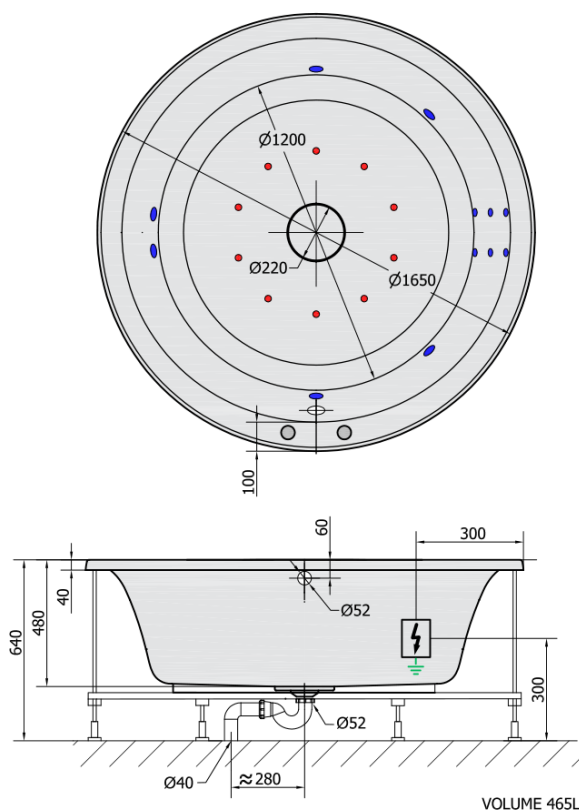

OBLO HYDRO-AIR hydromassage Bath tub, 165x48cm, white

Order code: 72840HA

Basic information

Brand: Polysan
Series: WHIRLPOOL

Size

Length: 1650 mm
Width: 1650 mm
Height: 480 mm
Volume: 465 l

Properties

Colour: White
Material: Acrylate
Shape: Round
Installation: Built-in
Waste diameter: 52 mm
Properties: HYDRO AIR massage
Weight / Piece: 70.0 kg
Packaging: 1 Piece
Warranty: 2 years

We recommend buy

1 Piece RGB spot chromotherapy, 8 LEDs (Order code: 91407)

OBLO HYDRO-AIR hydromassage Bath tub, 165x48cm, white

Technical sheet

H HYDRO
12 whirlpool jets
12 vodních trysek

A AIR
10 air jets
10 vzduchových trysek

Electric cable 3x2,5mm²
Lenght 2m from the wall

 Elektrický kabel 3x2,5mm²
Délka kabelu ze zdi 2m

Electrical Characteristic:
Tension: 220-230V/50hz
Max. power consumption: 1200W
Electric protection: residual-current device 30mA